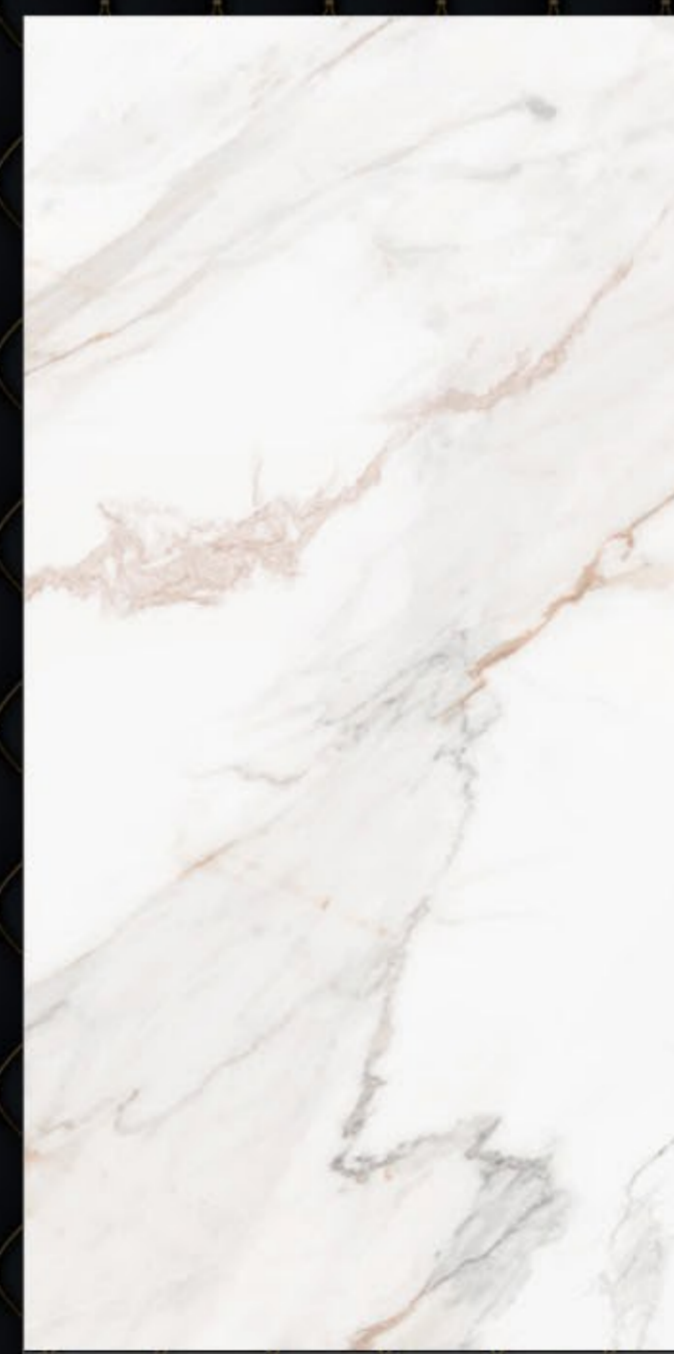

Kitchen
Suitable for Use
in Kitchen

Bathroom
Suitable for Use
in Bathroom

Facade
Suitable for Use
in Facade

Resistant to
Heavy loads

Easy to Clean

Easy to Install

Each design has
different faces

Resistant to Salts

Frost Resistant &
Fire proof

Wall
Floor
Suitable for Use
in Wall & Floor