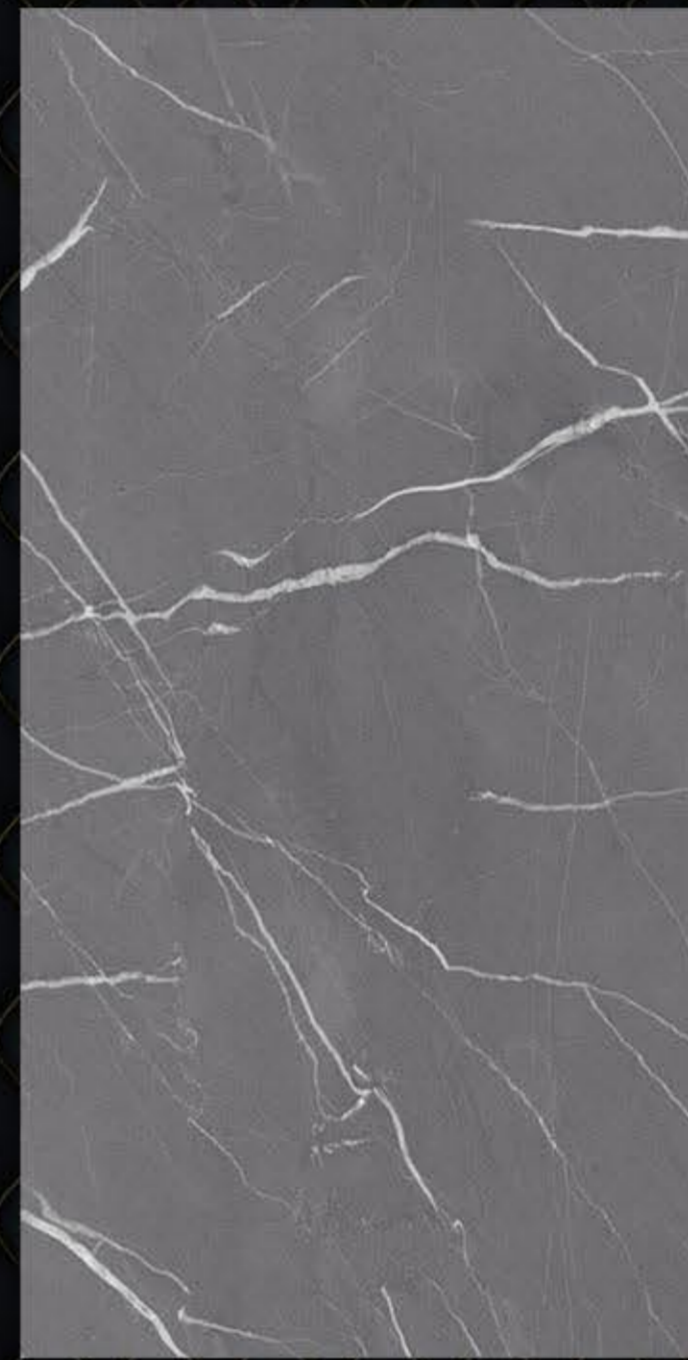

سید سرام

ANIYA Gray

5 Face Randomes
Nano Polished
60 x 120 cm

Kitchen

Suitable for Use in Kitchen

Bathroom

Suitable for Use in Bathroom

Facade

Suitable for Use in Facade

Resistant to Heavy loads

Easy to Clean

Easy to Install

Each design has different faces

Resistant to Salts

Frost Resistant & Fire proof

Wall Floor

Suitable for Use in Wall & Floor