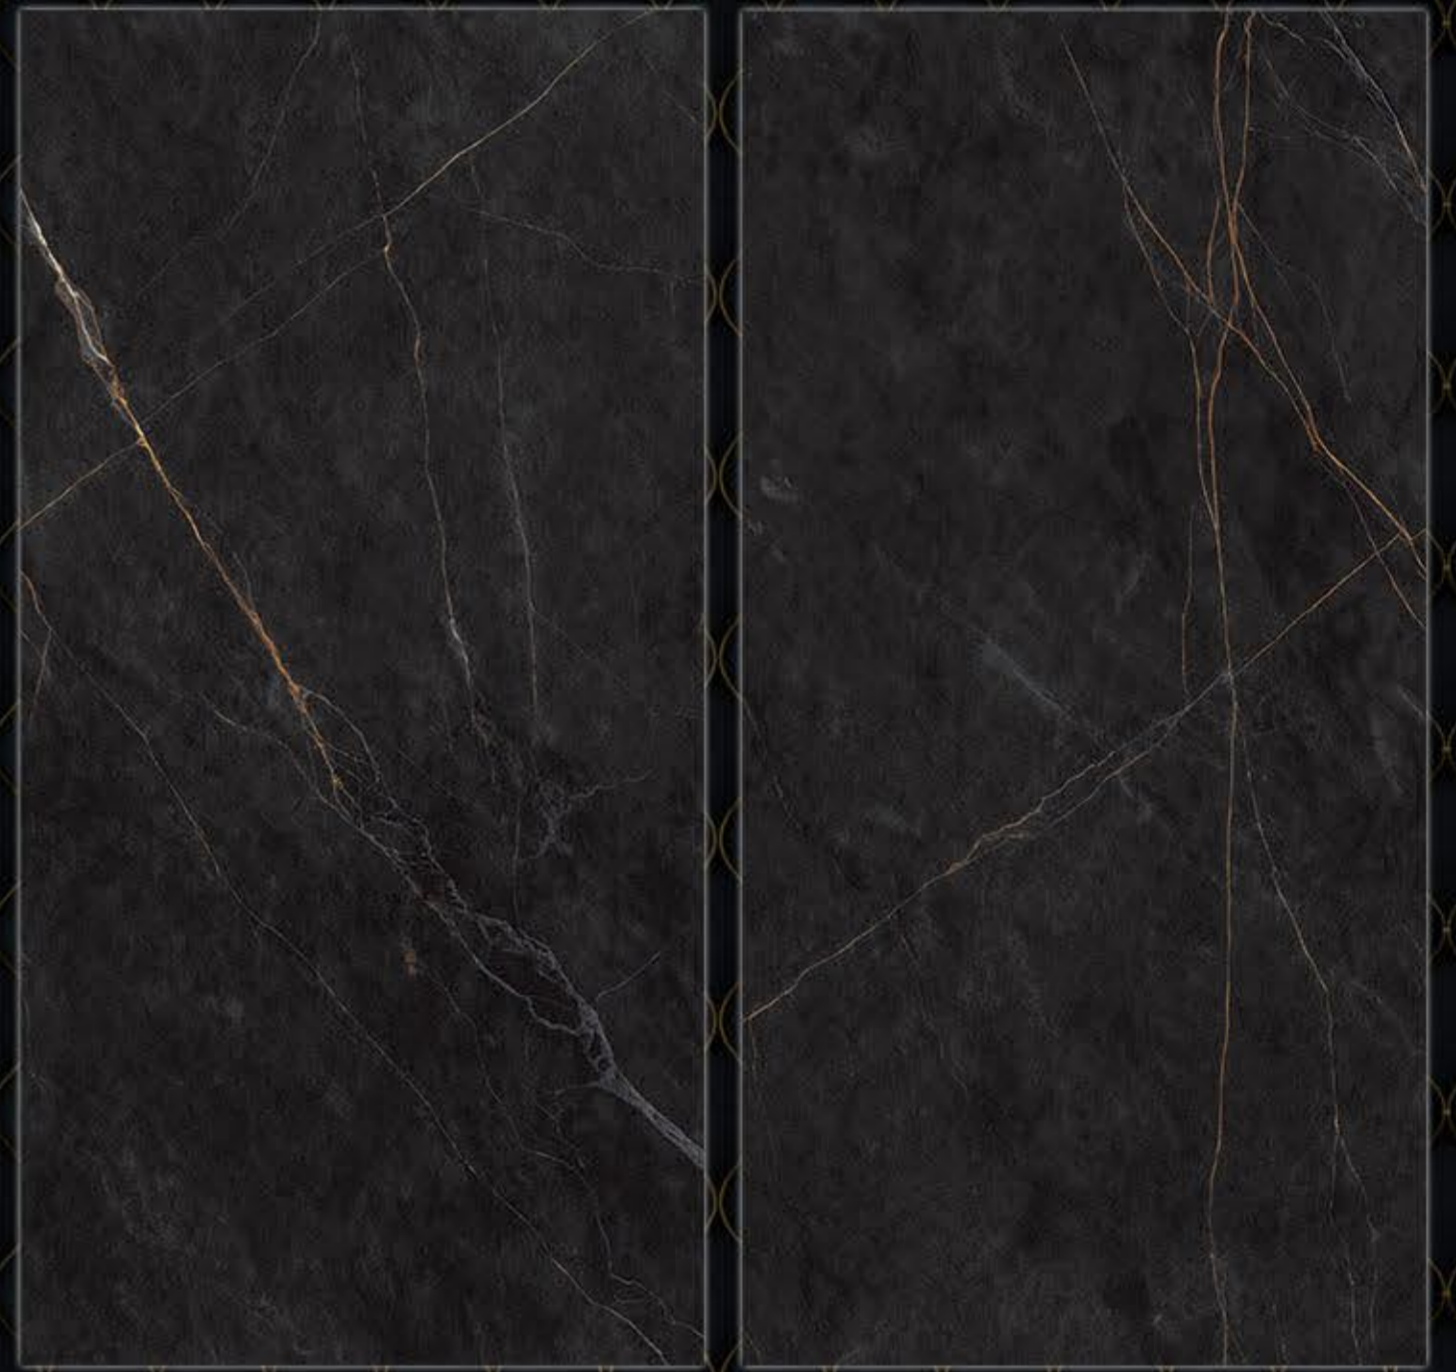

HIRMAN Graphit

سیرا سیرا

5 Face Randomes
Nano polished
60 x 120 cm

Kitchen
Suitable for Use
in Kitchen

Bathroom
Suitable for Use
in Bathroom

Facade
Suitable for Use
in Facade

Resistant to
Heavy loads

Easy to Clean

Easy to Install

Each design has
different faces

Resistant to Salts

Frost Resistant &
Fire proof

**Wall
Floor**
Suitable for Use
in Wall & Floor