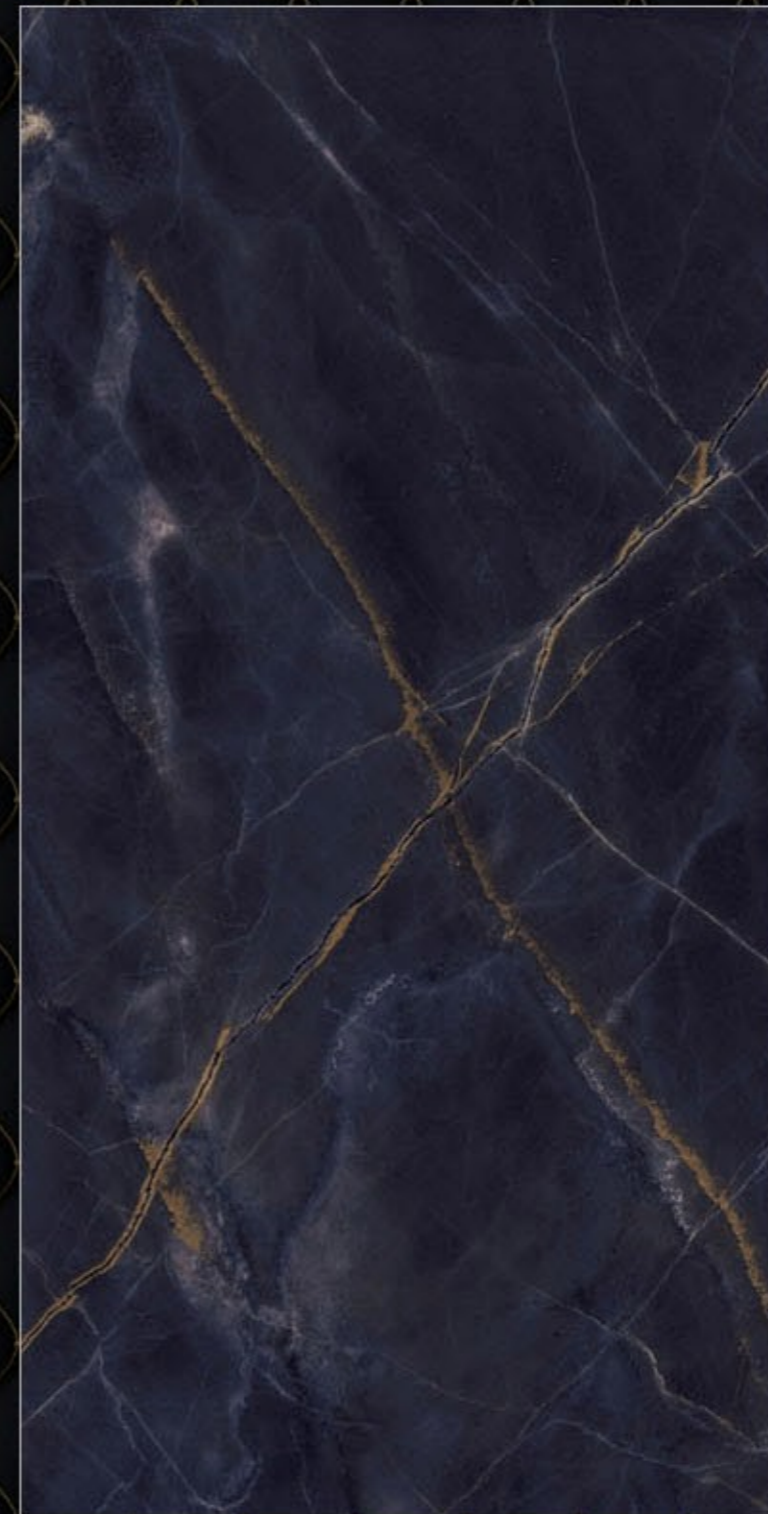

Kitchen
Suitable for Use
in Kitchen

Bathroom
Suitable for Use
in Bathroom

Facade
Suitable for Use
in Facade

Resistant to
Heavy loads

Easy to Clean

Easy to Install

Each design has
different faces

Resistant to Salts

Frost Resistant &
Fire proof

**Wall
Floor**
Suitable for Use
in Wall & Floor