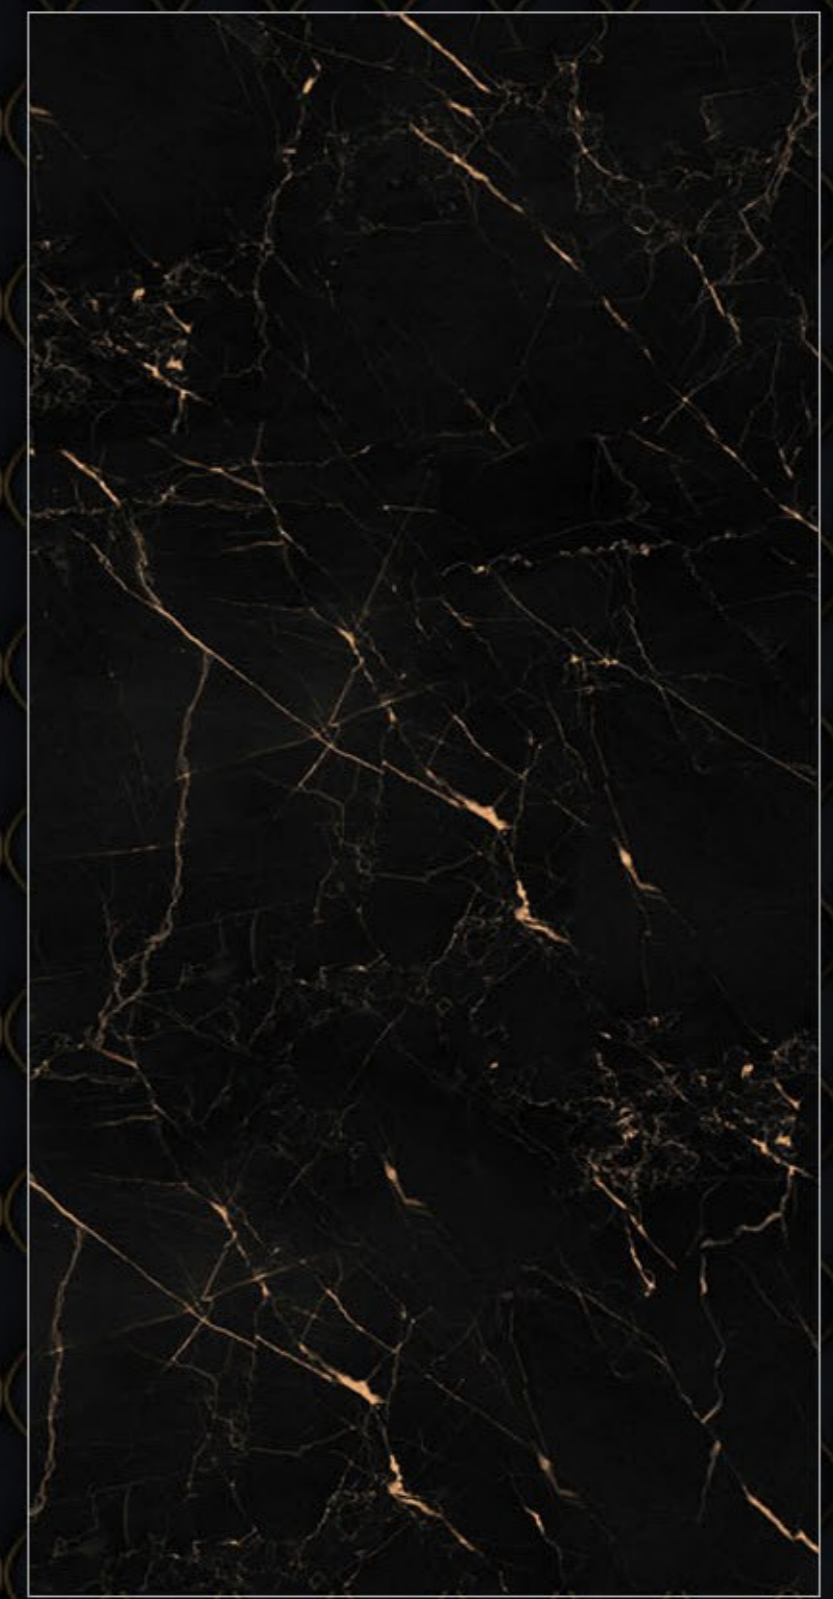

BLACK ROSE

سیرا
سیرا

Nano polished
Porcelain Tile
3 Face Randomes

Kitchen
Suitable for Use
in Kitchen

Bathroom
Suitable for Use
in Bathroom

Facade
Suitable for Use
in Facade

Resistant to
Heavy loads

Easy to Clean

Easy to Install

Each design has
different faces

Resistant to Salts

Frost Resistant &
Fire proof

**Wall
Floor**
Suitable for Use
in Wall & Floor