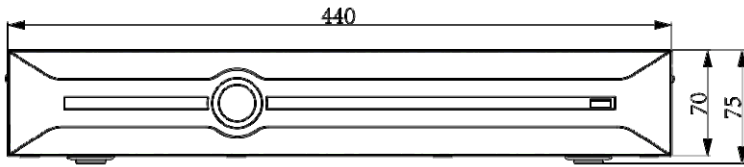

Face Detection

Face Attributes	Gender; Age
-----------------	-------------

Storage

HDD Capacity	Up to 10 TB capacity for each HDD
Disk Group	4 Disk Group

External Port

USB	1×USB2.0; 1×USB3.0
HDMI	1×HDMI(supports up to 4K resolution output)
VGA	1×VGA
Network Interface	2×RJ-45, 10/100/1000 Mbps self-adaptive Ethernet port
SATA	4×SATA interface

General

UI Language	Simple Chinese; Traditional Chinese; English; Spanish; Korean; Italian; Turkish; Russian; Thai; French; Polish; Dutch; Hebrew; Arabic; Vietnamese; German; Ukrainian; Portuguese; Albanian
Power Supply	DC12V 5A
Power Consumption	<10W(HDD not included, idling)
NetWeight	3.1kg
GrossWeight	5.19kg
Boundary Dimensions	440(L)347(W)75(H)mm
Package Dimensions	540(L)175(W)455(H)mm
Operating Temperature	-10°C~+55°C (+14°F~+131°F)
Operating Humidity	10%~90%RH (non-condensing)
Storage Temperature	-20°C~+60°C (-4°F~+140°F)
Package Kit	Network Video Recorder; Screw Pack; Mouse; Power Adapter; European Standard Power Cord; 2×Ear Plate; 4×SATA Hard Disk Data Cable; 2×SATA Power Cord

Simaran

DIMENSIONS (Unit: mm)

Physical Interfaces