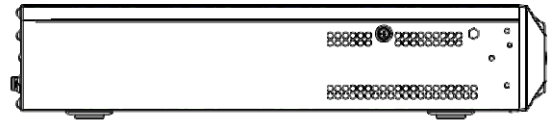

Simaran

DIMENSIONS (Unit: mm)