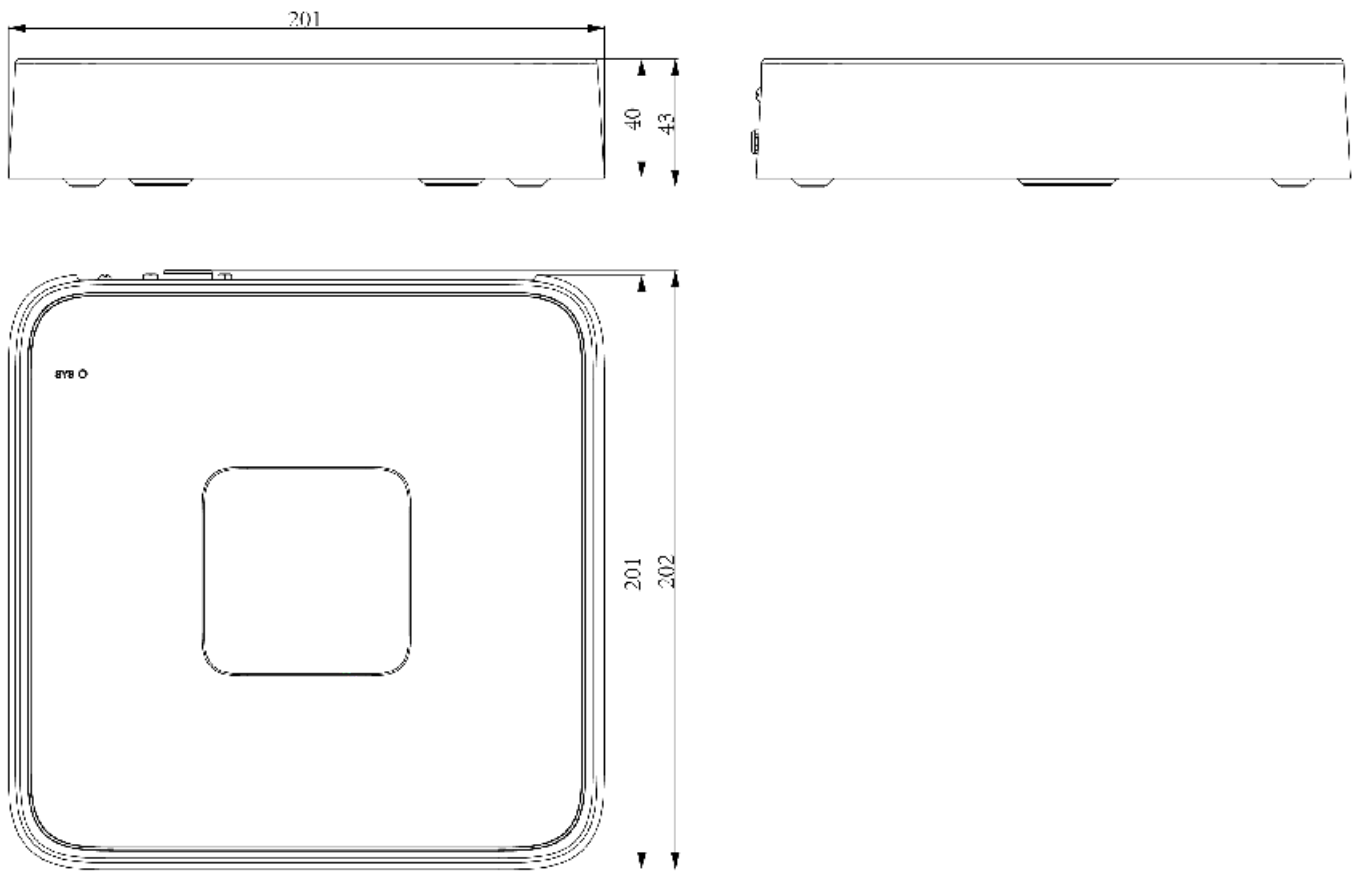

SM-N64G10AK2-4PE

1HDD 4ch PSE NVR

AK Series

KEY FEATURES

- Up to 4-ch IP camera accesses
- Incoming/Outgoing bandwidth: 60Mbps/40Mbps
- S+265, H.265, S+264, H.264 video formats
- Max. decoding capability: 6MP(30fps)×1 or 1080P(30fps)×4
- 4-ch synchronous playback
- Up to 6 TB capacity for each HDD
- Simultaneous HDMI and VGA outputs
- HDMI output at up to 1080P resolution
- 1×RJ-45, 10/100 Mbps self-adaptive Ethernet port
- PoE interface, 4×RJ45, 10/100 Mbps self-adaptive Ethernet port
- S+ 265 compression effectively reduces the storage space by up to 75%
- Support cloud upgrade

HDD Capacity	Up to 6 TB capacity for each HDD
External Port	
USB	2×USB2.0
HDMI	1×HDMI
VGA	1×VGA
Network Interface	1×RJ-45, 10/100 Mbps self-adaptive Ethernet port
SATA	1×SATA interface
PoE	
PoE Interface	4×RJ45, 10/100 Mbps self-adaptive Ethernet port
PoE Budget	28W
Power per PoE Port	28W
Standard	IEEE 802.3 af/at
General	
UI Language	English; Spanish; Italian; Turkish; French; Polish; Dutch; Hebrew; German; Portuguese
Power Supply	DC48V 1A
Power Consumption	<10W(without HDD&without PoE)
NetWeight	0.44kg
GrossWeight	0.81kg
Boundary Dimensions	200(L)200(W)43(H)mm
Package Dimensions	315(L)70(W)235(H)mm
Operating Temperature	-10°C~+55°C (+14°F~+131°F)
Operating Humidity	10%~90%RH (non-condensing)
Storage Temperature	-20°C~+60°C (-4°F~+140°F)
Package Kit	Network Video Recorder; Screw Pack; Mouse; European Standard Power Adapter

Simaran

DIMENSIONS (Unit: mm)

Physical Interfaces