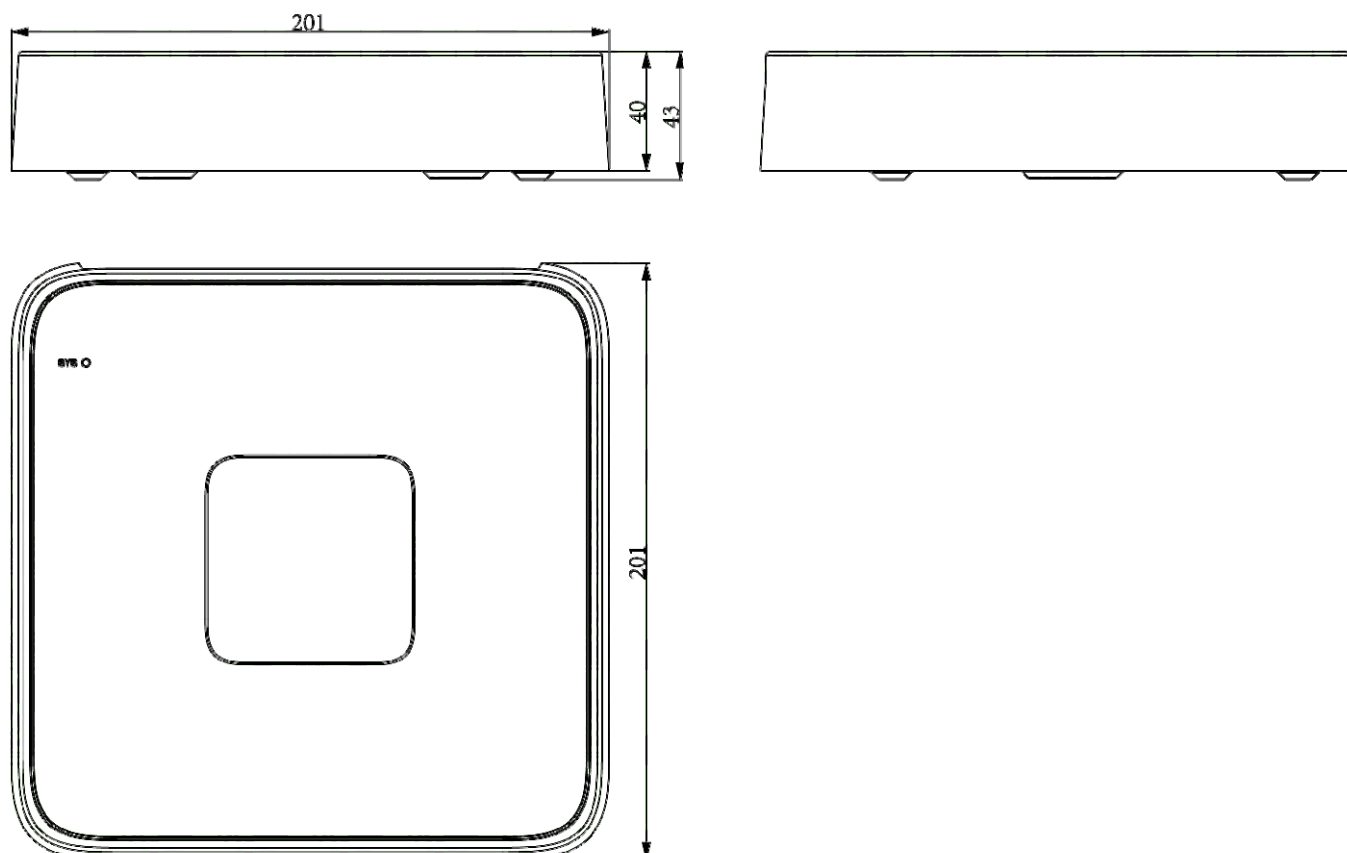

SM-N54G10AK1-4PE

1HDD 4ch PSE NVR

AK Series

KEY FEATURES

- Up to 4-ch IP camera accesses
- Incoming/Outgoing bandwidth: 60Mbps/40Mbps
- S+265, H.265, S+264, H.264 video formats
- Max. decoding capability: 5MP(30fps)×1 or 1080P(30fps)×2
- 4-ch synchronous playback
- Up to 6 TB capacity for each HDD
- 1×HDMI output
- HDMI output at up to 1080P resolution
- 1×RJ-45, 10/100 Mbps self-adaptive Ethernet port
- PoE interface, 4×RJ45, 10/100 Mbps self-adaptive Ethernet port
- S+ 265 compression effectively reduces the storage space by up to 75%
- Support cloud upgrade

Simaran

PoE Interface	4×RJ45, 10/100 Mbps self-adaptive Ethernet port
PoE Budget	28W
Power per PoE Port	28W
Standard	IEEE 802.3 af/at

General

UI Language	English; Spanish; Italian; Turkish; French; Polish; Dutch; Hebrew; German; Portuguese
Power Supply	DC48V 1A
Power Consumption	<10W(without HDD&without PoE)
NetWeight	0.4kg
GrossWeight	0.85kg
Boundary Dimensions	200(L)200(W)43(H)mm
Package Dimensions	315(L)70(W)235(H)mm
Operating Temperature	-10°C~+55°C (+14°F~+131°F)
Operating Humidity	10%~90%RH (non-condensing)
Storage Temperature	-20°C~+60°C (-4°F~+140°F)
Package Kit	Network Video Recorder; Screw Pack; Mouse; European Standard Power Adapter

DIMENSIONS (Unit: mm)

Physical Interfaces