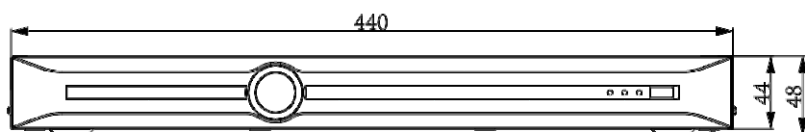

Package Kit

Network Video Recorder; Screw Pack; Mouse; Power Adapter; European Standard Power Cord; 2×Ear Plate; 2×SATA Hard Disk Data Cable; 1×SATA Power Cord

DIMENSIONS (Unit: mm)