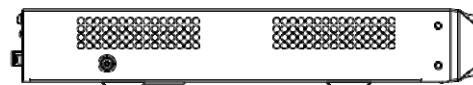

Package Kit

Network Video Recorder; Screw Pack; Mouse; Power Adapter; European Standard Power Cord; 2×Ear Plate; 2×SATA Hard Disk Data Cable; 1×SATA Power Cord

DIMENSIONS (Unit: mm)