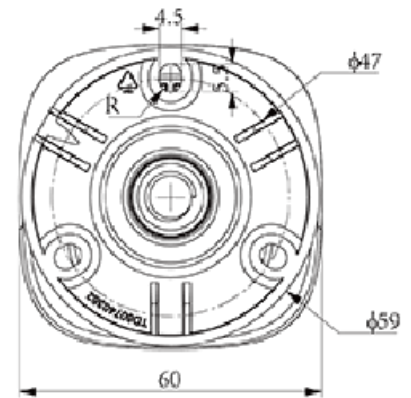

SM-IP2G402AKD

2MP Fixed Color Maker Bullet Camera

AK Series

KEY FEATURES

- Plastic housing
- Up to 2MP, 1920×1080@30fps
- S+265/H.265/H.264B/H.264M/H.264H
- Color:0.02Lux@(F1.6,AGC ON),B/W:0Lux with IR
- IR range up to 30m
- Built-in Mic
- Operating conditions -30°C~60°C(-22°F~140°F), ≤95%RH
- PoE:IEEE 802.3af,Max. 3W
- IP67

SPECIFICATIONS

Camera	
Image Sensor	1/3"CMOS
Min. Illumination	Color:0.02Lux@(F1.6,AGC ON),B/W:0Lux with IR
Shutter Time	1s~1/100000s
Day&Night	IR-cut filter with auto switch (ICR)
Smart IR	Yes
WDR	DWDR
S/N	>47.8dB
Angle Adjustment	0~360°(P); 0~80°(T); 0~360°(R)
Lens	
Lens Type	Fixed focal lens
Focal Length	4mm
Lens Mount	M12
Aperture Range	F1.6
Aperture Type	Fixed
Field of View	78.3°(H); 44.1°(V); 89.3°(D)
DORI Distance	Detect:59.26m Observe:23.52m Recognize:11.85m Identify:5.93m
Illuminator	
IR LEDs	2
IR Distance	Up to 30m
Wavelength	850nm
White LEDs	2
Whitelight Distance	Up to 15m
Compression Standard	
Video Compression	S+265/H.265/H.264B/H.264M/H.264H
Video Bit Rate	32k~4Mbps
Audio Compression	G.711A/G.711U
Audio Sampling Rate	8kHz
Image	
Max. Resolution	2MP,1920×1080@30fps
Main Stream	PAL:25fps(1920×1080, 1280×720, 704×576, 640×480) NTSC:30fps(1920×1080, 1280×720, 704×480, 640×480)
Sub Stream	PAL:25fps(704×576, 704×288, 640×360, 352×288) NTSC:30fps(704×480, 704×240, 640×360, 352×240)
BLC	Yes
HLC	Yes
AGC	Yes
3D DNR	Yes

Simaran

DIMENSIONS (Unit: mm)

Assembly diagram of Junction Box