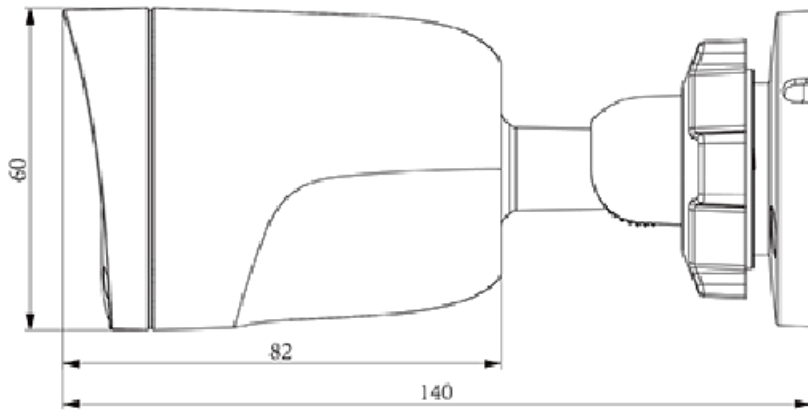

SM-IP2G402AKD

2MP Fixed Color Maker Bullet Camera

AK Series

KEY FEATURES

- Plastic housing
- Up to 2MP, 1920×1080@30fps
- S+265/H.265/H.264B/H.264M/H.264H
- Color:0.02Lux@(F1.6,AGC ON),B/W:0Lux with IR
- IR range up to 30m
- Built-in Mic
- Operating conditions -30°C~60°C(-22°F~140°F), ≤95%RH
- PoE:IEEE 802.3af,Max. 3W
- IP67

SPECIFICATIONS

Camera	
Image Sensor	1/3"CMOS
Min. Illumination	Color:0.02Lux@(F1.6,AGC ON),B/W:0Lux with IR
Shutter Time	1s~1/100000s
Day&Night	IR-cut filter with auto switch (ICR)
Smart IR	Yes
WDR	DWDR
S/N	>47.8dB
Angle Adjustment	0~360°(P); 0~80°(T); 0~360°(R)
Lens	
Lens Type	Fixed focal lens
Focal Length	4mm
Lens Mount	M12
Aperture Range	F1.6
Aperture Type	Fixed
Field of View	78.3°(H); 44.1°(V); 89.3°(D)
DORI Distance	Detect:59.26m Observe:23.52m Recognize:11.85m Identify:5.93m
Illuminator	
IR LEDs	2
IR Distance	Up to 30m
Wavelength	850nm
White LEDs	2
Whitelight Distance	Up to 15m
Compression Standard	
Video Compression	S+265/H.265/H.264B/H.264M/H.264H
Video Bit Rate	32k~4Mbps
Audio Compression	G.711A/G.711U
Audio Sampling Rate	8kHz
Image	
Max. Resolution	2MP,1920×1080@30fps
Main Stream	PAL:25fps(1920×1080, 1280×720, 704×576, 640×480) NTSC:30fps(1920×1080, 1280×720, 704×480, 640×480)
Sub Stream	PAL:25fps(704×576, 704×288, 640×360, 352×288) NTSC:30fps(704×480, 704×240, 640×360, 352×240)
BLC	Yes
HLC	Yes
AGC	Yes
3D DNR	Yes

Simaran

DIMENSIONS (Unit: mm)

Assembly diagram of Junction Box