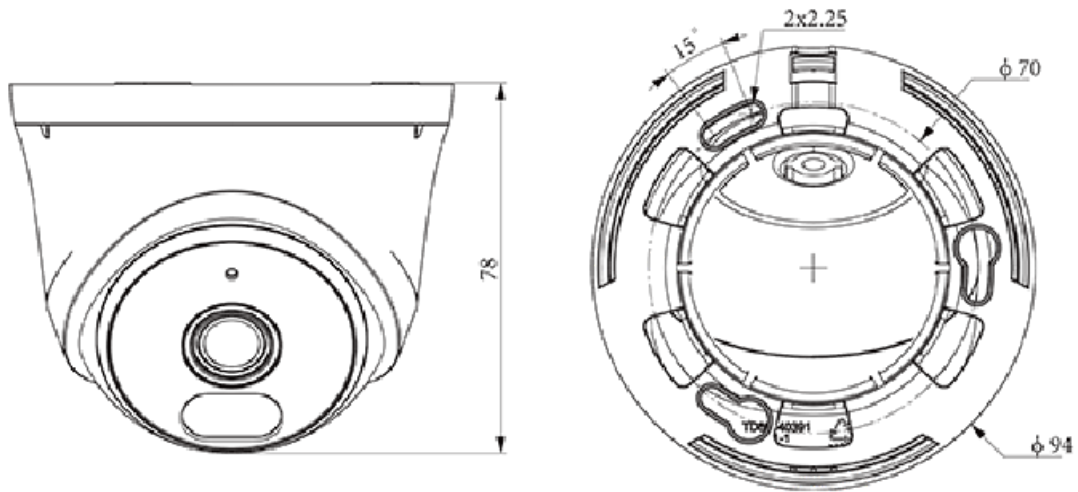

### Illuminator

IR LEDs	2
IR Distance	Up to 30m
Wavelength	850nm
White LEDs	2
Whitelight Distance	Up to 15m

## DIMENSIONS (Unit: mm)