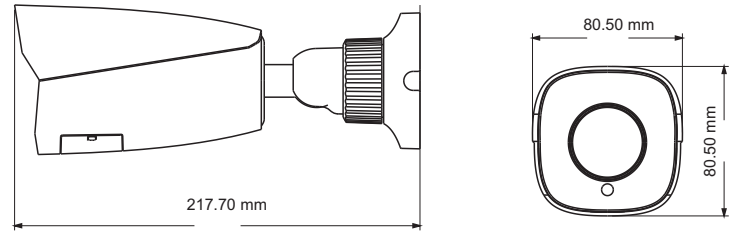

SPECIFICATIONS

Model	SV-TVH8602-BZ
Specifications	
Camera	
Image Sensor	1 / 2.5 " SONY CMOS
Resolution	8MP
Image Size	3840x2160
Video Output	AHD / TVI / CVI / CVBS
Image System	PAL / NTSC
Electronic Shutter	Auto
IR Distance	30 ~ 50 m
Frame Rate	15fps
Min. Illumination	Color : 0.01 lux@F1.2, AGC ON; B/W : 0 lux with IR
Lens	3.6 mm (2.8 mm optional) 2.8-12mm, motorized zoom lens
Lens Mount	M12 or D14 optional
S / N Ratio	≥52dB (AGC OFF)
Ingress Protection	IP 67
Functions	
Function Control	OSD (COC Control)
Day & Night	ICR
Digital WDR	No
3D NR	Yes
AGC	No
Auto White Balance	Yes
BLC	Yes
Defog	No
LSC	No
Saturation	Yes
Sharpness	Yes
Contrast	Yes
Smart IR	Yes
Image Setting	Yes
Defect Correction	Auto
Language	11 languages
Angle Adjustment	Pan: 0°~360°; Tilt: 0°~90°; Rotation: 0°~360°
Others	
Power Supply	DC12V (± 10%)
Power Consumption	IR OFF : < 2W; IR ON : < 5.5W
Working Environment	- 30 °C ~ 50 °C, 10 % ~ 90 % (relative humidity)
Dimensions (mm)	217.7 x 80.5 x 80.5
Weight (net)	Approx. 0.57KG

DIMENSIONS