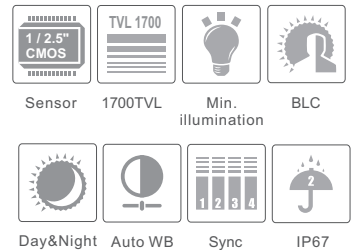

SV-TVH8602-BZ

8MP HD Analog IR Bullet Camera

- 8MP@15fps/5MP@20fps/4MP@30fps high resolution, true color
- AHD / TVI / CVI standard and lossless video output
- Up to 1700 TVL resolution
- SONY CMOS progressive scan, perfectly capture the moving object
- Support OSD menu
- High speed, long distance and real time transmission
- Auto color to B / W at low illumination
- Support ICR switch, true day / night
- Support noise reduction function
- 30 ~ 50m IR night view distance
- IP 67
- Support COC
- Support 960H CVBS output

SPECIFICATIONS

Model	SV-TVH8602-BZ
Specifications	
Camera	
Image Sensor	1 / 2.5 " SONY CMOS
Resolution	8MP
Image Size	3840x2160
Video Output	AHD / TVI / CVI / CVBS
Image System	PAL / NTSC
Electronic Shutter	Auto
IR Distance	30 ~ 50 m
Frame Rate	15fps
Min. Illumination	Color : 0.01 lux@F1.2, AGC ON; B/W : 0 lux with IR
Lens	3.6 mm (2.8 mm optional) 2.8-12mm, motorized zoom lens
Lens Mount	M12 or D14 optional
S / N Ratio	≥52dB (AGC OFF)
Ingress Protection	IP 67
Functions	
Function Control	OSD (COC Control)
Day & Night	ICR
Digital WDR	No
3D NR	Yes
AGC	No
Auto White Balance	Yes
BLC	Yes
Defog	No
LSC	No
Saturation	Yes
Sharpness	Yes
Contrast	Yes
Smart IR	Yes
Image Setting	Yes
Defect Correction	Auto
Language	11 languages
Angle Adjustment	Pan: 0°~360°; Tilt: 0°~90°; Rotation: 0°~360°
Others	
Power Supply	DC12V (± 10%)
Power Consumption	IR OFF : < 2W; IR ON : < 5.5W
Working Environment	- 30 °C ~ 50 °C, 10 % ~ 90 % (relative humidity)
Dimensions (mm)	217.7 x 80.5 x 80.5
Weight (net)	Approx. 0.57KG