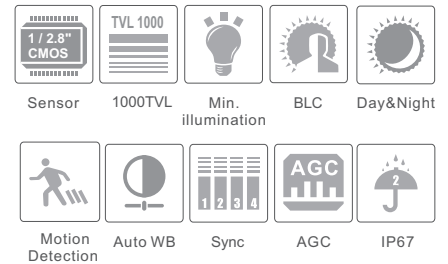

# SV-TVS2301-DF-W

2MP HD Analog IR Dome Camera

- 1080P real time image, high definition, true color
- AHD / TVI / CVI standard and lossless video output
- Up to 1000 TVL resolution
- CMOS progressive scan, perfectly capture the moving object
- Support OSD menu
- High speed, long distance and real time transmission
- Auto color to B / W at low illumination
- Support ICR switch, true day / night
- Support noise reduction function
- 20 ~ 30m IR night view distance
- IP67
- Support COC
- Support 960H CVBS output

### SPECIFICATIONS

Model	SV-TVS2301-DF-W
<b>Specifications</b>	
<b>Camera</b>	
Image Sensor	1 / 2.8 "CMOS
Resolution	2MP
Image Size	1920x1080
Video Output	AHD / TVI / CVI / CVBS
Image System	PAL / NTSC
Electronic Shutter	Auto; 1/25s~1/50000s(PAL); 1/30s~1/50000s(PAL)
IR Distance	20 ~ 30 m
Frame Rate	30fps(60Hz); 25fps(50Hz)
Min. Illumination	Color : 0.001 lux@F1.2, AGC ON; B/W : 0 lux with IR
Lens	2.8 mm
Lens Mount	M12
S / N Ratio	≥52dB ( AGC OFF )
Ingress Protection	IP 67
<b>Functions</b>	
Function Control	OSD ( COC Control )
Day & Night	ICR
WDR	Yes (120dB)
3D NR	Yes
Global Exposure	No
Central Exposure	No
AGC	Yes
Auto White Balance	Yes
BLC	Yes
LSC	Yes
HLC	Yes
Freeze	Yes
Mirror	Yes
Defog	No
Sharpness	Yes
Smart IR	Yes
Motion Detection	Yes
Privacy Mask	Yes
Image Setting	No
Defect Correction	Auto
Language	16 languages
Angle Adjustment	Pan: 0°~360°; Tilt: 0°~75°; Rotation: 0°~360°
<b>Others</b>	
Power Supply	DC12V ( ± 15% )
Power Consumption	IR OFF : < 1.5W; IR ON : < 4W
Working Environment	- 30 °C ~ 50 °C, 10 % ~ 90 % ( relative humidity )