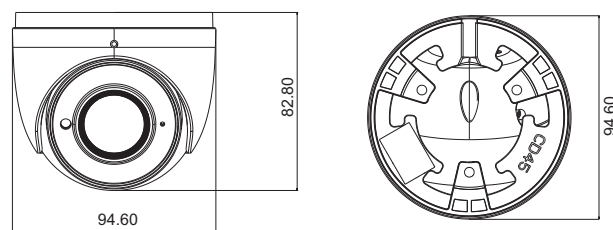

# SV-TVS2301-DF-W

2MP HD Analog IR Dome Camera

- 1080P real time image, high definition, true color
- AHD / TVI / CVI standard and lossless video output
- Up to 1000 TVL resolution
- CMOS progressive scan, perfectly capture the moving object
- Support OSD menu
- High speed, long distance and real time transmission
- Auto color to B / W at low illumination
- Support ICR switch, true day / night
- Support noise reduction function
- 20 ~ 30m IR night view distance
- IP67
- Support COC
- Support 960H CVBS output

### SPECIFICATIONS

Model	SV-TVS2301-DF-W
<b>Specifications</b>	
<b>Camera</b>	
Image Sensor	1 / 2.8 "CMOS
Resolution	2MP
Image Size	1920x1080
Video Output	AHD / TVI / CVI / CVBS
Image System	PAL / NTSC
Electronic Shutter	Auto; 1/25s~1/50000s(PAL); 1/30s~1/50000s(PAL)
IR Distance	20 ~ 30 m
Frame Rate	30fps(60Hz); 25fps(50Hz)
Min. Illumination	Color : 0.001 lux@F1.2, AGC ON; B/W : 0 lux with IR
Lens	2.8 mm
Lens Mount	M12
S / N Ratio	≥52dB ( AGC OFF )
Ingress Protection	IP 67
<b>Functions</b>	
Function Control	OSD ( COC Control )
Day & Night	ICR
WDR	Yes (120dB)
3D NR	Yes
Global Exposure	No
Central Exposure	No
AGC	Yes
Auto White Balance	Yes
BLC	Yes
LSC	Yes
HLC	Yes
Freeze	Yes
Mirror	Yes
Defog	No
Sharpness	Yes
Smart IR	Yes
Motion Detection	Yes
Privacy Mask	Yes
Image Setting	No
Defect Correction	Auto
Language	16 languages
Angle Adjustment	Pan: 0°~360°; Tilt: 0°~75°; Rotation: 0°~360°
<b>Others</b>	
Power Supply	DC12V ( ± 15% )
Power Consumption	IR OFF : < 1.5W; IR ON : < 4W
Working Environment	- 30 °C ~ 50 °C, 10 % ~ 90 % ( relative humidity )

Dimensions ( mm )	Φ 94.6 x 82.8
Weight ( net )	Approx.0.39KG

### DIMENSIONS