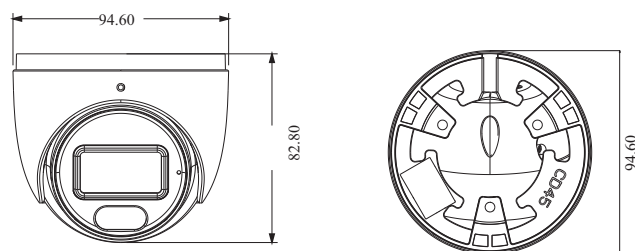

### SPECIFICATIONS

Model	SV-TVM2320-DF/CVA
<b>Specifications</b>	
<b>Camera</b>	
Image Sensor	1 / 2.8" CMOS
Resolution	2MP
Image Size	1920 x 1080
Video Output	AHD / TVI / CVI / CVBS
Audio	1CH built-in MIC
Image System	PAL / NTSC
Electronic Shutter	Auto
LED Distance	10 ~ 20 m
Frame Rate	30fps(60Hz); 25fps (50Hz)
Min. Illumination	0 lux (LED ON)
Lens	2.8mm
Lens Mount	M12
S / N Ratio	≥52dB ( AGC OFF )
Ingress Protection	IP 67
<b>Functions</b>	
Function Control	OSD ( COC Control )
Smart LED	Manual or Auto mode
ICR	NO
Digital WDR	Yes
Digital DNR	Yes, 2D DNR
AGC	Yes
Auto White Balance	Yes
BLC	Yes
Front Light Compensation	NO
Defog	NO
HLC	Yes
Sharpness	Yes
Contrast	Yes
Image Setting	Yes
Defect Correction	Auto
Language	Chinese and English
Angle Adjustment	Pan: 0°~360°; Tilt: 0°~75°; Rotation: 0°~360°
<b>Others</b>	
Power Supply	DC12V ( ± 15% )
Power Consumption	LED OFF : < 1W; LED ON : < 4W
Working Environment	- 30 °C ~ 50 °C, 10 % ~ 90 % (relative humidity)
Dimensions ( mm )	Φ 94.6 x 82.8
Weight ( net )	Approx. 0.39KG

### DIMENSIONS