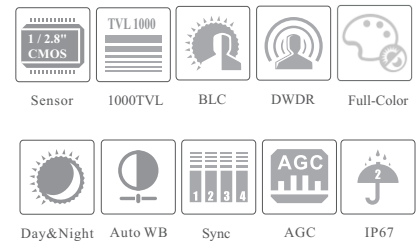

CAMERA

# SV-TVM2320-DF/CVA

2MP Full-color HD Analog Turret Camera

- 1080P real-time image, high resolution, true color
- AHD / TVI / CVI lossless HD video output
- Support 960H CVBS output
- Up to 1000 TVL resolution
- CMOS progressive scan, perfectly capturing the moving object
- Support OSD menu
- High speed, long distance and real time transmission
- 24/7 full color imaging
- LED can be turned on or off automatically
- Support noise reduction function
- 10 ~ 20m LED distance
- IP67
- Support coaxial audio transmission
- Support COC

### SPECIFICATIONS

Model	SV-TVM2320-DF/CVA
<b>Specifications</b>	
<b>Camera</b>	
Image Sensor	1 / 2.8" CMOS
Resolution	2MP
Image Size	1920 x 1080
Video Output	AHD / TVI / CVI / CVBS
Audio	1CH built-in MIC
Image System	PAL / NTSC
Electronic Shutter	Auto
LED Distance	10 ~ 20 m
Frame Rate	30fps(60Hz); 25fps (50Hz)
Min. Illumination	0 lux (LED ON)
Lens	2.8mm
Lens Mount	M12
S / N Ratio	≥52dB ( AGC OFF )
Ingress Protection	IP 67
<b>Functions</b>	
Function Control	OSD ( COC Control )
Smart LED	Manual or Auto mode
ICR	NO
Digital WDR	Yes
Digital DNR	Yes, 2D DNR
AGC	Yes
Auto White Balance	Yes
BLC	Yes
Front Light Compensation	NO
Defog	NO
HLC	Yes
Sharpness	Yes
Contrast	Yes
Image Setting	Yes
Defect Correction	Auto
Language	Chinese and English
Angle Adjustment	Pan: 0°~360°; Tilt: 0°~75°; Rotation: 0°~360°
<b>Others</b>	
Power Supply	DC12V ( ± 15% )
Power Consumption	LED OFF : < 1W; LED ON : < 4W
Working Environment	- 30 °C ~ 50 °C, 10 % ~ 90 % (relative humidity)
Dimensions ( mm )	Φ 94.6 x 82.8
Weight ( net )	Approx. 0.39KG