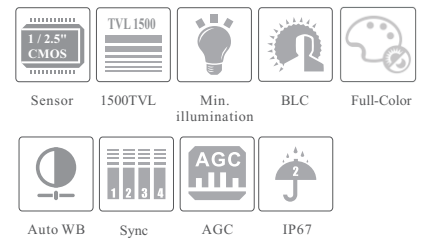

CAMERA

SV-TVM5320-DF/CVA

5MP Full-color HD Analog Turret Camera

- 5MP 20fps/4MP real-time image, high resolution, true color
- AHD / TVI / CVI standard and lossless video output
- Up to 1500 TVL resolution
- CMOS progressive scan, perfectly capturing the moving object
- DWDR
- Support OSD menu
- High speed, long distance and real time transmission
- LED can be turned on or off automatically
- 24/7 full color image
- 10~20m LED view distance
- IP67 ingress protection
- Support COC
- Support coaxial audio transmission (Temporarily only valid in TVI signal mode)

SPECIFICATIONS

Model	SV-TVM5320-DF/CVA
Specifications	
Camera	
Image Sensor	1 / 2.5 "CMOS
Resolution	5MP
Image Size	2560 x 1936
Video Output	AHD / TVI / CVI
Audio	1CH built-in MIC
Image System	PAL / NTSC
Electronic Shutter	Auto
LED Distance	10 ~ 20 m
Frame Rate	5MP@20fps/4MP@30fps
Min. Illumination	0 lux (LED ON)
Lens	3.6 mm
Lens Mount	M12
S / N Ratio	≥52dB (AGC OFF)
Ingress Protection	IP 67
Functions	
Function Control	OSD (COC Control)
Smart LED	Manual or Auto mode
Digital WDR	Yes
Digital NR	Yes, 2D DNR
Global Exposure	Yes
Central Exposure	No
AGC	Yes
Auto White Balance	Yes
BLC	Yes
Front Light Compensation	No
Contrast	Yes
Sharpness	Yes
Image Setting	Yes
Defect Correction	Auto
Language	Chinese and English
Angle Adjustment	Pan: 0°~360°; Tilt: 0°~75°; Rotation: 0°~360°
Others	
Power Supply	DC12V (± 15%)
Power Consumption	LED OFF : < 1W; LED ON : < 3W
Working Environment	- 30 °C ~ 50 °C, 10 % ~ 90 % (relative humidity)
Dimensions (mm)	Φ 94.6 x 82.8
Weight (net)	Approx. 0.39KG