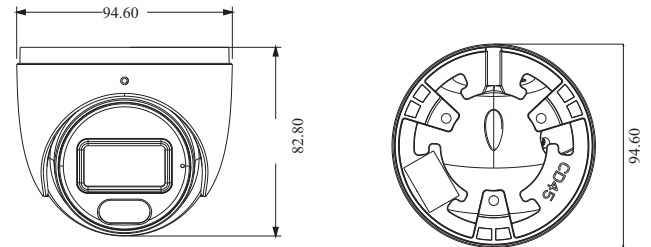

CAMERA

SV-TVM5320-DF/CVA

5MP Full-color HD Analog Turret Camera

- 5MP 20fps/4MP real-time image, high resolution, true color
- AHD / TVI / CVI standard and lossless video output
- Up to 1500 TVL resolution
- CMOS progressive scan, perfectly capturing the moving object
- DWDR
- Support OSD menu
- High speed, long distance and real time transmission
- LED can be turned on or off automatically
- 24/7 full color image
- 10~20m LED view distance
- IP67 ingress protection
- Support COC
- Support coaxial audio transmission (Temporarily only valid in TVI signal mode)

SPECIFICATIONS

Model	SV-TVM5320-DF/CVA
Specifications	
Camera	
Image Sensor	1 / 2.5 "CMOS
Resolution	5MP
Image Size	2560 x 1936
Video Output	AHD / TVI / CVI
Audio	1CH built-in MIC
Image System	PAL / NTSC
Electronic Shutter	Auto
LED Distance	10 ~ 20 m
Frame Rate	5MP@20fps/4MP@30fps
Min. Illumination	0 lux (LED ON)
Lens	3.6 mm
Lens Mount	M12
S / N Ratio	≥52dB (AGC OFF)
Ingress Protection	IP 67
Functions	
Function Control	OSD (COC Control)
Smart LED	Manual or Auto mode
Digital WDR	Yes
Digital NR	Yes, 2D DNR
Global Exposure	Yes
Central Exposure	No
AGC	Yes
Auto White Balance	Yes
BLC	Yes
Front Light Compensation	No
Contrast	Yes
Sharpness	Yes
Image Setting	Yes
Defect Correction	Auto
Language	Chinese and English
Angle Adjustment	Pan: 0°~360°; Tilt: 0°~75°; Rotation: 0°~360°
Others	
Power Supply	DC12V (± 15%)
Power Consumption	LED OFF : < 1W; LED ON : < 3W
Working Environment	- 30 °C ~ 50 °C, 10 % ~ 90 % (relative humidity)
Dimensions (mm)	Φ 94.6 x 82.8
Weight (net)	Approx. 0.39KG

DIMENSIONS

AVAILABLE ACCESSORIES

AVAILABLE MODEL

Available Model	SV-TVM5320-DF/CVA
-----------------	-------------------