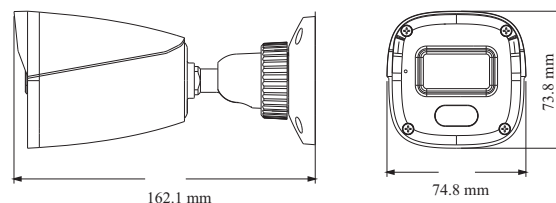

# SV-TVM5202-BF/CVA

CAMERA

5MP Full-color HD Analog Bullet Camera

- 5MP 20fps/4MP real-time image, high resolution, true color
- AHD / TVI / CVI standard and lossless video output
- Up to 1500 TVL resolution
- CMOS progressive scan, perfectly capturing the moving object
- DWDR
- Support OSD menu
- High speed, long distance and real time transmission
- LED can be turned on or off automatically
- 24/7 full color image
- 10 ~ 20m LED view distance
- IP67 ingress protection
- Support COC
- Support coaxial audio transmission (Temporarily only valid in TVI signal mode)

## SPECIFICATIONS

Model	SV-TVM5202-BF/CVA
<b>Specifications</b>	
<b>Camera</b>	
Image Sensor	1 / 2.5 "CMOS
Resolution	5MP
Image Size	2560 x 1936
Video Output	AHD / TVI / CVI
Audio	1CH built-in MIC
Image System	PAL / NTSC
Electronic Shutter	Auto
LED Distance	10 ~ 20 m
Frame Rate	5MP@20fps/4MP@30fps
Min. Illumination	0 lux ( LED ON )
Lens	3.6 mm
Lens Mount	M12
S / N Ratio	≥52dB ( AGC OFF )
Ingress Protection	IP 67
<b>Functions</b>	
Function Control	OSD ( COC Control )
Smart LED	Manual or Auto mode
Digital WDR	Yes
Digital NR	Yes, 2D DNR
Global Exposure	Yes
Central Exposure	No
AGC	Yes
Auto White Balance	Yes
BLC	Yes
Front Light Compensation	No
Contrast	Yes
Sharpness	Yes
Image Setting	Yes
Defect Correction	Auto
Language	Chinese and English
Angle Adjustment	Pan: 0°~360°; Tilt: 0°~80°; Rotation: 0°~360°
<b>Others</b>	
Power Supply	DC12V ( ± 15% )
Power Consumption	LED OFF : < 1W; LED ON : < 3W
Working Environment	- 10 °C ~ 40 °C, 10 % ~ 90 % ( relative humidity )
Dimensions ( mm )	162.1x 74.8 x 73.8

## DIMENSIONS