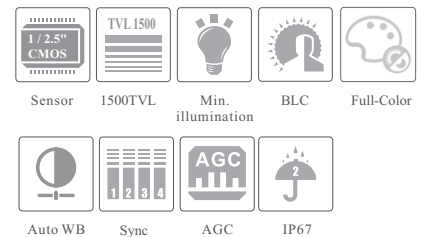

# SV-TVM5202-BF/CVA

CAMERA

5MP Full-color HD Analog Bullet Camera

- 5MP 20fps/4MP real-time image, high resolution, true color
- AHD / TVI / CVI standard and lossless video output
- Up to 1500 TVL resolution
- CMOS progressive scan, perfectly capturing the moving object
- DWDR
- Support OSD menu
- High speed, long distance and real time transmission
- LED can be turned on or off automatically
- 24/7 full color image
- 10 ~ 20m LED view distance
- IP67 ingress protection
- Support COC
- Support coaxial audio transmission (Temporarily only valid in TVI signal mode)

## SPECIFICATIONS

Model	SV-TVM5202-BF/CVA
<b>Specifications</b>	
<b>Camera</b>	
Image Sensor	1 / 2.5 "CMOS
Resolution	5MP
Image Size	2560 x 1936
Video Output	AHD / TVI / CVI
Audio	1CH built-in MIC
Image System	PAL / NTSC
Electronic Shutter	Auto
LED Distance	10 ~ 20 m
Frame Rate	5MP@20fps/4MP@30fps
Min. Illumination	0 lux ( LED ON )
Lens	3.6 mm
Lens Mount	M12
S / N Ratio	≥52dB ( AGC OFF )
Ingress Protection	IP 67
<b>Functions</b>	
Function Control	OSD ( COC Control )
Smart LED	Manual or Auto mode
Digital WDR	Yes
Digital NR	Yes, 2D DNR
Global Exposure	Yes
Central Exposure	No
AGC	Yes
Auto White Balance	Yes
BLC	Yes
Front Light Compensation	No
Contrast	Yes
Sharpness	Yes
Image Setting	Yes
Defect Correction	Auto
Language	Chinese and English
Angle Adjustment	Pan: 0°~360°; Tilt: 0°~80°; Rotation: 0°~360°
<b>Others</b>	
Power Supply	DC12V ( ± 15% )
Power Consumption	LED OFF : < 1W; LED ON : < 3W
Working Environment	- 10 °C ~ 40 °C, 10 % ~ 90 % ( relative humidity )
Dimensions ( mm )	162.1x 74.8 x 73.8