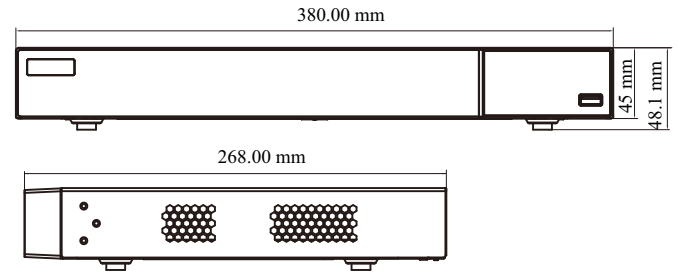

## SV-4KXN16012H5-AI

SV-4KXN16012H5-AI supports 8MP/5MP/4MP/3MP/1080P/720P/WD1 analog and IP video input simultaneously. It adopts the standard H.265 high profile compression format and the most advanced SOC technique to ensure real time recording in each channel and realize outstanding robustness of the system.

### Dimensions