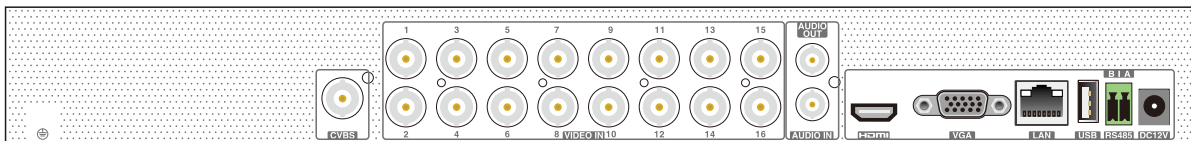

Features

- Supports 16 CH TVI / AHD/CVI 8MP/5MP/4MP/3MP/1080P/720P/WD1 video input
- Supports 8 CH 8MP/5MP / 4MP / 3MP / 1080P / 960P / 720P IP video input
- 8CH analog video input can be switched to 8CH IP video input
- Adopt standard H.265 high profile compression format to get high-quality video at much lower bit rate
- Intuitive and user-friendly Graphics User Interface (GUI), window style operation by mouse
- Multi-mode recording: manual / sensor / timed / motion / AI recording
- Playback : 16 CH simultaneously playback
- Search: time slice, time, event, tag and smart search
- Express and flexible backup via USB, network and so on
- Pentaplex: preview, record, playback, backup and remote access
- DHCP, DDNS, PPPoE network protocol
- Remote control via Web or CMS : preview, playback, backup, PTZ and configuration
- Dual stream technology for local storage with high definition, remote network transmission and remote surveillance with mobile device
- Multi-user online simultaneously
- Authorization management, log review and device status review
- HDMI 4K output, true high resolution display
- Support PTZ preset and auto cruise, up to 255 presets and 8 cruises
- Support NAT function and QRCode scanning by mobile phones
- Powerful mobile surveillance by smart phones with iOS and Andriod OS

Dimensions

Rear Panel