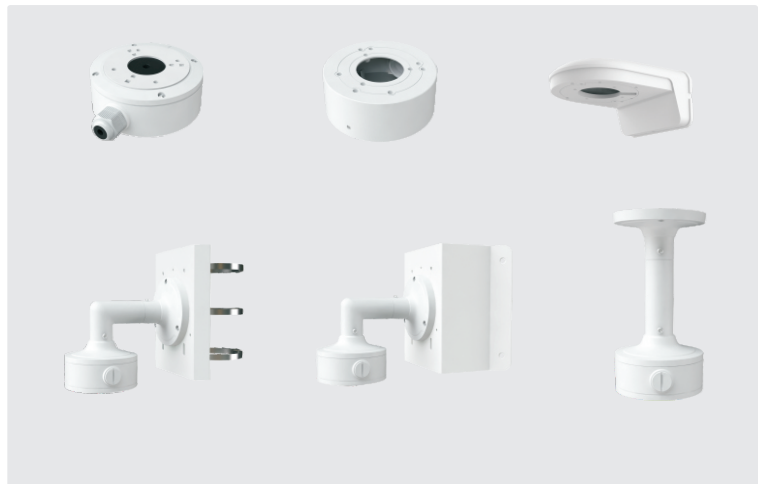

AVAILABLE ACCESSORIES

AVAILABLE MODEL

Available Model	SV-IPHM4301-DFW