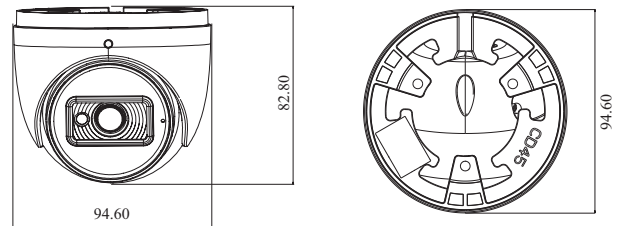

Others

Power Supply	DC12V/PoE
Power Consumption	< 5W
Operating Environment	- 30 °C ~ 60 °C (-22°F~140°F); Humidity: less than 95 % (non-condensing)
Storage Environment	- 30 °C ~ 65 °C (-22°F~149°F), Humidity: less than 95 % (non-condensing)
Dimensions (mm)	Ø 94.6 × 82.8
Weight (net)	Approx. 0.46KG
Installation	Ceiling mounting (Wall mounting available with the junction box and bracket)
Certificate	CE, FCC
Environmental Protection	Complies with Directive EU RoHS, WEEE(2012/19/EU), directive 94/62/EC and REACH(EC1907/2006)

DIMENSIONS