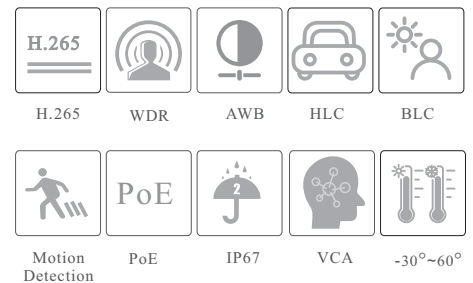

CAMERA

SV-IPHM4301-DFW

4MP IR Water-proof Turret
Network Camera

- H.265 /H.264/MJPEG coding
- Max.resolution: 4MP (2560 × 1440)
- ICR auto switch, true day / night vision
- 3D DNR, WDR, HLC, BLC, smart IR, etc.
- 20~30m IR night view distance
- Built-in micro SD card slot, up to 256GB
- 1CH built-in MIC; 1CH audio input
- DC12V/PoE power supply
- IP 67 ingress protection
- Support three streams
- Support remote monitoring by smart phones& tablet PCs with iOS and Android OS
- Intelligent analytics