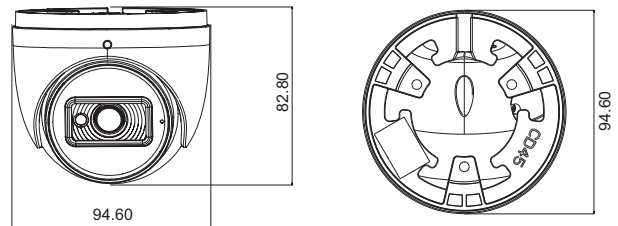

Others

Power Supply	DC12V/PoE
Power Consumption	< 9W
Operating Environment	- 30 °C ~ 60 °C (-22°F~140°F) Humidity: less than 95 % (non-condensing)
Dimensions (mm)	Φ 94.6 × 82.8
Weight (net)	Approx. 0.46KG
Installation	Ceiling mounting; Wall mounting
Certificate	CE, FCC
Environmental Protection	Complies with Directive EU RoHS, WEEE(2012/19/EU), directive 94/62/EC and REACH(EC1907/2006)

DIMENSIONS