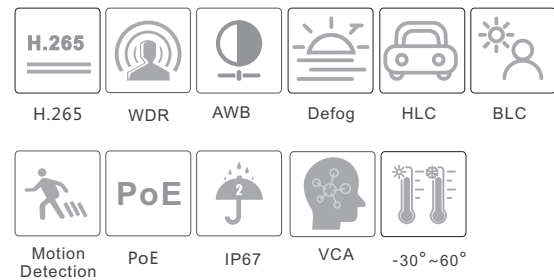

SPECIFICATIONS

Model	SV-IPM8301-DF/W
Specifications	
Camera	
Image Sensor	1 / 2.8" CMOS
Image Size	3840x2160
Electronic Shutter	1 s ~ 1 / 100000 s
Iris Type	Fixed Iris
Min. Illumination	0.06 lux @ F1.6, AGC ON; 0 lux with IR 0.1lux@F2.0, AGC ON; 0 lux with IR
Lens	2.8 mm @F1.6, Horizontal FoV:109.7°; Vertical FoV:77.2°; Diagonal FoV:116.9° 3.6 mm @F2.0, Horizontal FoV: 90.6°; Vertical FoV:59.2°; Diagonal FoV:98.4°
Focus	Fixed
Lens Mount	M12
Day&Night	ICR
Wide Dynamic Range	120dB
BLC	Yes
HLC	Yes
Defog	Yes
Digital NR	3D DNR
Angle Adjustment	Pan: 0°~360°; Tilt:0°~75°; Rotation: 0°~360°
Image	
Video Compression	H.265+ / H.265 / H.264+ / H.264
H.264 Compression Standard	Baseline Profile/Main Profile/High Profile
Resolution	8MP (3840 × 2160), 6MP(3072 × 2048), 5MP(2592 × 1944), 4MP (2560 × 1440), 1080P (1920 × 1080), 720P (1280 × 720), D1, CIF, 480 × 240
Main Stream	60Hz : 8MP/6MP(1~20fps), 5MP/4MP/1080P(1~30fps) 50Hz : 8MP/6MP(1~20fps), 5MP/4MP/1080P(1~25fps)
Sub Stream	720P/D1/CIF/480 × 240(60Hz: 1~30fps; 50Hz: 1~25fps)
Third Stream	D1/CIF/480 × 240 (60Hz: 1~30fps; 50Hz: 1~25fps)
Bit Rate	64 Kbps ~ 12 Mbps
Bit Rate Type	VBR / CBR
Audio Compression	G711A / U
Image Settings	ROI, Saturation, Brightness, Hue, Contrast, Wide Dynamic, Sharpness, NR, etc. adjustable through client software or web browser
ROI	3 ROI, Each ROI to be configured separately
Interfaces	
Network	RJ45
Video Output	No
Audio	1CH built-in MIC; 1CH audio input
Storage	Built-in micro SD card slot; up to 256GB
Reset	Yes
Functions	
Remote Monitoring	Web browsing, CMS remote control
Online Connection	Support simultaneous monitoring for up to 10 users; Support multi-stream real time transmission
Network Protocol	UDP, IPv4, IPv6, DHCP, NTP, RTSP, RTP, RTCP, ICMP, IGMP, PPPoE, DDNS, SMTP, FTP, SNMP, HTTP, 802.1x, UPnP, HTTPS, QoS
Interface Protocol	ONVIF
Storage	Network remote storage; micro SD card storage
Smart Alarm	Motion detection; SD card error; SD card full
Intelligent Analytics	Scene change, video blur detection, video color cast detection, line crossing detection, intrusion detection
General function	Watermark, IP address filtering, video mask, heartbeat, password protection, image distortion correction, etc.
IR Distance	20~30m
Protection Grade	IP 67
PoE	Yes (IEEE802.3af)