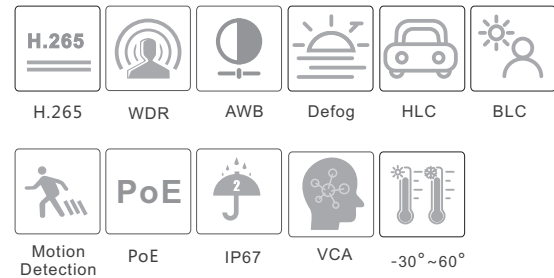

### SPECIFICATIONS

Model	SV-IPM8602-BF/W	
<b>Specifications</b>		
<b>Camera</b>		
Image Sensor	1 / 2.8" CMOS	
Image Size	3840×2160	
Electronic Shutter	1 s ~ 1 / 100000 s	
Iris Type	Fixed Iris	
Min. Illumination	0.05 lux @ F1.4, AGC ON; 0 lux with IR 0.06 lux @ F1.6, AGC ON; 0 lux with IR 0.1lux@F2.0, AGC ON; 0 lux with IR	
Lens	2.8 mm @F1.6, Horizontal FoV:109.7°; Vertical FoV:77.2°; Diagonal FoV:116.9° 3.6 mm @F2.0, Horizontal FoV: 90.6°; Vertical FoV:59.2°; Diagonal FoV:98.4°	2.8~12mm@F1.4, Horizontal FoV: 104.7°~32.5°; Vertical FoV:72.2°~18.6°; Diagonal FoV:112.2°~37°
Focus	Fixed	Motorized
Lens Mount	M12	Φ14
Day&Night	ICR	
Wide Dynamic Range	120dB	
BLC	Yes	
HLC	Yes	
Defog	Yes	
Digital NR	3D DNR	
Angle Adjustment	Pan: 0°~360°; Tilt:0°~90°; Rotation: 0°~360°	
<b>Image</b>		
Video Compression	H.265+ / H.265 / H.264+ / H.264	
H.264 Compression Standard	Baseline Profile/Main Profile/High Profile	
Resolution	8MP ( 3840 × 2160 ), 6MP( 3072 × 2048 ),5MP( 2592 × 1944), 4MP ( 2560 × 1440 ), 1080P ( 1920 × 1080 ), 720P ( 1280 × 720 ), D1, CIF, 480 × 240	
Main Stream	60Hz : 8MP/6MP(1~20fps), 5MP/4MP/1080P(1~30fps) 50Hz : 8MP/6MP(1~20fps), 5MP/4MP/1080P(1~25fps)	
Sub Stream	720P/D1/CIF/480 × 240(60Hz: 1~30fps; 50Hz: 1~25fps)	
Third Stream	D1/CIF/480 × 240 (60Hz: 1~30fps; 50Hz: 1~25fps)	
Bit Rate	64 Kbps ~ 12 Mbps	
Bit Rate Type	VBR / CBR	
Audio Compression	G711A / U	
Image Settings	ROI, Saturation, Brightness, Hue, Contrast, Wide Dynamic, Sharpness, NR, etc. adjustable through client software or web browser	
ROI	3 ROI, Each ROI to be configured separately	
<b>Interfaces</b>		
Network	RJ45	
Video Output	No	
Audio	1CH audio input	
Storage	Built-in micro SD card slot; up to 256GB	
Reset	Yes	
<b>Functions</b>		
Remote Monitoring	Web browsing, CMS remote control	
Online Connection	Support simultaneous monitoring for up to 10 users; Support multi-stream real time transmission	
Network Protocol	UDP, IPv4, IPv6, DHCP, NTP, RTSP, RTP, RTCP, ICMP, IGMP, PPPoE, DDNS, SMTP, FTP, SNMP,HTTP, 802.1x, UPnP, HTTPs, QoS	
Interface Protocol	ONVIF	
Storage	Network remote storage; micro SD card storage	
Smart Alarm	Motion detection; SD card error; SD card full	
Intelligent Analytics	Scene change, video blur detection, video color cast detection , line crossing detection, intrusion detection	
General function	Watermark, IP address filtering, video mask, heartbeat, password protection, image distortion correction, etc.	
IR Distance	30~50m	
Protection Grade	IP 67	
PoE	Yes (IEEE802.3af)	