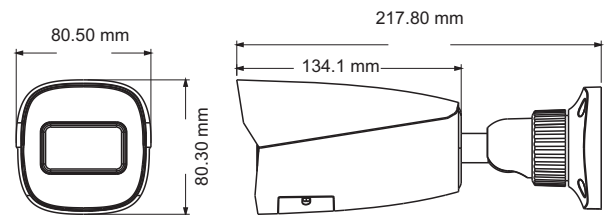

# SV-IPM8602-BF/W

8MP HD Bullet Network Camera

- H.265+/H.265/H.264+/H.264 coding
- Max.resolution: 8MP ( 3840 × 2160 )
- ICR auto switch, true day / night vision
- 3D DNR, true WDR, HLC, BLC, smart IR and ROI coding
- Lens distortion correction supported
- 30~50m IR night view distance
- 1CH audio input
- Built-in micro SD card slot, up to 256GB
- DC12V/PoE power supply
- Support three streams
- IP 67
- Support mobile surveillance by smart phones with iOS and Android OS
- Intelligent analytics

### DIMENSIONS