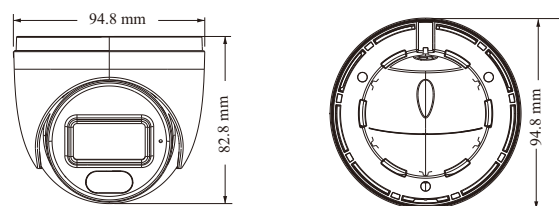

Others	
Power Supply	DC12V/PoE power supply
Power Consumption	< 5.5W
Operating Environment	-20 °C ~ 55 °C (-4°F~131°F); Humidity: less than 95 % (non-condensing)
Storage Environment	-20 °C ~ 60 °C (-4°F~140°F); Humidity: less than 95 % (non-condensing)
Dimensions (mm)	Φ 94.8 × 82.8
Weight (net)	Approx. 0.287KG
Installation	Ceiling mounting; Wall mounting
Certificate	CE, FCC
Environmental Protection	Complies with Directive EU RoHS, WEEE(2012/19/EU), directive 94/62/EC and REACH(EC1907/2006)

DIMENSIONS