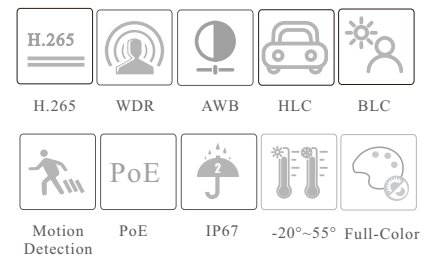

SV-IPSCVL2302-DF

2MP Full-Color Turret Network Camera

- 2MP (1920 × 1080) H.265 full real time coding
- Max. resolution: 1920 × 1080
- 10~ 20m white light view distance
- 24/7 full color imaging
- 3D DNR, digital WDR, HLC, BLC, defog
- 1CH built-in microphone
- DC12V/PoE power supply
- IP 67 ingress protection
- Support dual streams
- Support mobile surveillance by smart phones with iOS and Android OS
- Intelligent analytics: video exception detection, line crossing detection and region intrusion detection