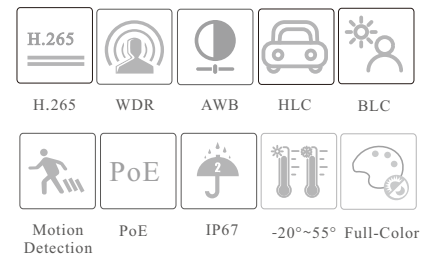

SV-IPSCVL2202-BF

2MP Full-Color Bullet Network Camera

- 2MP (1920 × 1080) H.265 coding
- Max.resolution: 1920 × 1080
- 10~ 20m white light view distance
- 24/7 full color imaging
- 3D DNR, digital WDR, HLC, BLC, defog
- 1CH built-in microphone
- DC12V/PoE power supply
- IP 67 ingress protection
- Support dual streams
- Support mobile surveillance by smart phones with iOS and Android OS
- Intelligent analytics: video exception detection, line crossing detection and region intrusion detection