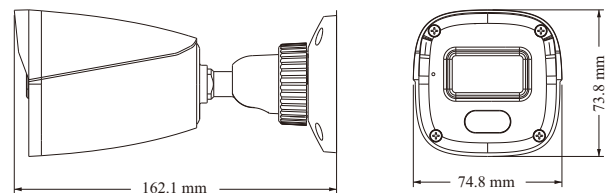

Others

Power Supply	DC12V/PoE
Power Consumption	< 5.5W
Operating Environment	- 20 °C ~ 55 °C (-4°F~131°F) Humidity: less than 95 % (non-condensing)
Dimensions (mm)	162.1 × 74.8 × 73.8
Weight (net)	Approx. 0.24KG
Installation	Ceiling mounting; Wall mounting
Certificate	CE, FCC
Environmental Protection	Complies with Directive EU RoHS, WEEE(2012/19/EU), directive 94/62/EC and REACH(EC1907/2006)

DIMENSIONS