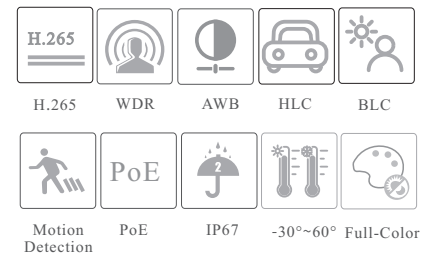

## 2MP Full-Color Bullet Network Camera

- 2MP ( 1920 × 1080 ) H.265 full real time coding
- Max. resolution: 1920 × 1080
- 30~ 40m supplement light range
- 24/7 full color imaging
- 3D DNR, HWDR, HLC and BLC
- ROI coding
- Built-in micro SD card slot, up to 256GB
- DC12V/PoE power supply
- IP67 ingress protection
- Support three streams
- Support mobile surveillance by smart phones with iOS and Android OS
- Intelligent Analytics