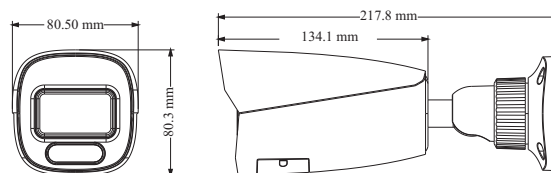

## DORI Distance

Lens	Detect	Observe	Recognize	Identify
2.8mm	41.05m(134.67ft)	16.42m(53.87ft)	8.21m(26.93ft)	4.10m(13.45ft)
3.6mm	51.01m(167.35ft)	20.40m(66.92ft)	10.20m(33.46ft)	5.10m(16.73ft)
<b>Others</b>				
Power Supply	DC12V/PoE			
Power Consumption	< 10W			
Storage Conditions	- 30 °C ~ 65 °C (-22 °F ~ 149 °F), Humidity: less than 95 % (non-condensing)			
Operating Conditions	- 30 °C ~ 60 °C (-22 °F ~ 140 °F), Humidity: less than 95 % (non-condensing)			
Dimensions ( mm )	217.7 × 80.5 × 80.3			
Weight ( net )	Approx. 0.64KG			
Installation	Ceiling mounting; wall mounting			
Certificate	CE, FCC			
Environmental Protection	Complies with Directive EU RoHS, WEEE(2012/19/EU), directive 94/62/EC and REACH(EC1907/2006)			

## DIMENSIONS