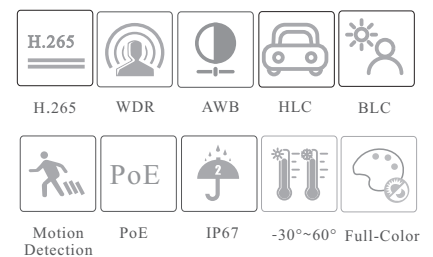

SV-IPCV24302-DF/W

4MP Full-Color Turret Network Camera

- H.265/H.264/MJPEG coding
- Max. resolution: 2560 × 1440
- 20~ 30m white light view distance
- 24/7 full color imaging
- 3D DNR, HWDR, HLC and BLC
- ROI coding
- Built-in micro SD card slot, up to 256GB
- DC12V/PoE power supply
- IP67 ingress protection
- Support three streams
- Support mobile surveillance by smart phones with iOS and Android OS
- Intelligent Analytics