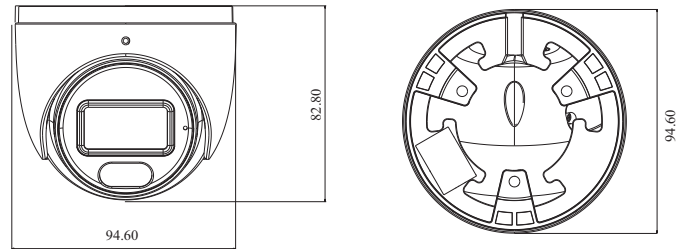

DORI Distance

Lens	Detect	Observe	Recognize	Identify
2.8mm	57.76m(189.50ft)	23.11m(75.82ft)	11.55m(37.89ft)	5.78m(18.96ft)
3.6mm	71.28m(233.85ft)	28.51m(93.53ft)	14.26m(46.78ft)	7.13m(23.39ft)
Others				
Power Supply	DC12V/PoE			
Power Consumption	< 5.5W			
Storage Conditions	- 30 °C ~ 65°C (-22°F~149°F), Humidity: less than 95 % (non-condensing)			
Operating Conditions	- 30 °C ~ 60 °C (-22°F~140°F), Humidity: less than 95 % (non-condensing)			
Dimensions (mm)	Φ 94.6 × 82.8			
Weight (net)	Approx. 0.45KG			
Installation	Ceiling mounting; wall mounting			
Certificate	CE, FCC			
Environmental Protection	Complies with Directive EU RoHS, WEEE(2012/19/EU), directive 94/62/EC and REACH(EC1907/2006)			

DIMENSIONS