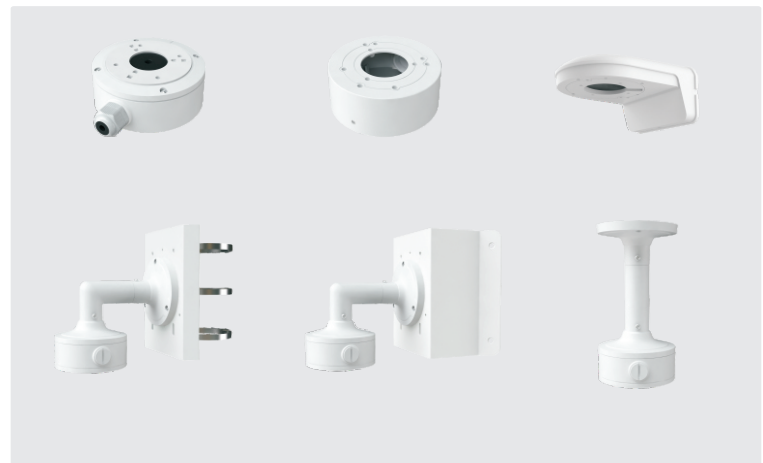

AVAILABLE ACCESSORIES

AVAILABLE MODEL

Available Model	SV-IPCV24302-DF/W