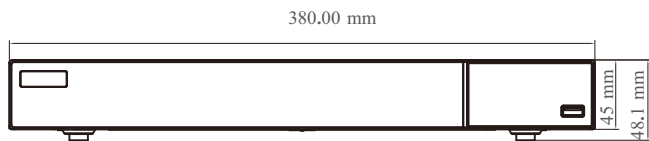

SV-8N216012H5S-4K

8MP/6MP/5MP/4MP/3MP/
1080P/960P/720P HD NVR

Dimensions