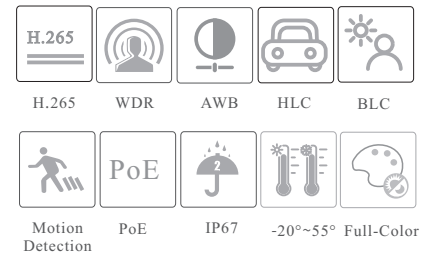

SV-IPCVL4302-DF

4MP Full-Color Turret Network Camera

- Max.resolution: 4MP (2560 × 1440)
- H.265/H.264/MJPEG coding
- 10-20m white light view distance
- 24/7 full color imaging
- 3D DNR, digital WDR, HLC, BLC
- 1CH built-in microphone
- DC12V/PoE power supply
- IP 67 ingress protection
- Support three streams
- Support mobile surveillance by smart phones with iOS and Android OS
- Intelligent analytics