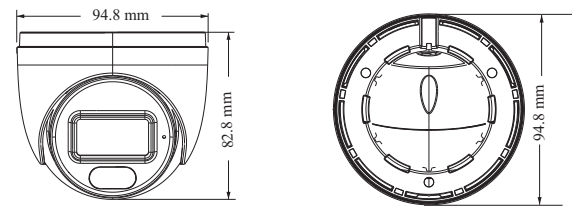

DORI Distance

Lens	Detect	Observe	Recognize	Identify
2.8mm	59.05m(193.73ft)	23.62m(77.49ft)	11.81m(38.74ft)	5.90m(19.35ft)
3.6mm	74.39m(244.06ft)	29.75m(97.60ft)	14.88m(48.81ft)	7.44m(24.40ft)
Others				
Power Supply	DC12V/PoE power supply			
Power Consumption	< 5.5W			
Operating Environment	- 20 °C ~ 55 °C (-4°F~131°F); Humidity: less than 95 % (non-condensing)			
Storage Environment	- 20 °C ~ 60 °C (-4°F~140°F); Humidity: less than 95 % (non-condensing)			
Dimensions (mm)	Φ 94.8 × 82.8			
Weight (net)	Approx. 0.287KG			
Installation	Wall mounting			
Certificate	CE, FCC			
Environmental Protection	Complies with Directive EU RoHS, WEEE(2012/19/EU), directive 94/62/EC and REACH(EC1907/2006)			

DIMENSIONS