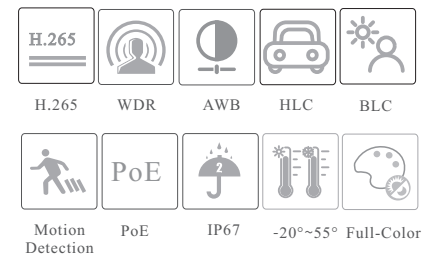

SV-IPCVL2202-BF

2MP Full-Color Bullet Network Camera

- 2MP (1920 × 1080) H.265 full real time coding
- Max. resolution: 1920 × 1080
- 10~ 20m white light view distance
- 24/7 full color imaging
- 3D DNR, digital WDR, HLC, BLC, Defog
- DC12V/PoE power supply
- IP 67 ingress protection
- Support dual streams
- Support mobile surveillance by smart phones with iOS and Android OS
- Intelligent analytics: video blur detection, scene change detection, line crossing detection and region intrusion detection