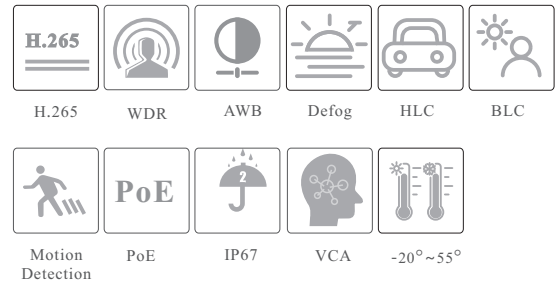

SV-IPNL2201-BF

2MP IR Water-proof Bullet Network Camera

- 2MP (1920 × 1080) H.265 coding
- Max.resolution: (1920 *1080)
- ICR auto switch, true day / night, ROI coding
- 3D DNR digital WDR, HLC, BLC, defog
- 20m IR night view distance
- DC12V/PoE power supply
- IP 67 ingress protection
- Support dual streams
- Intelligent analytics: video blur detection, scene change detection, line crossing detection and region intrusion detection