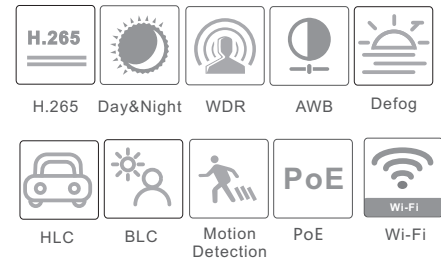

# SV-IPHWF2001-CF/W

2MP Cube Wi-Fi Network Camera

- 2MP ( 1920 × 1080 ) H.265 full real time coding
- Max. resolution: 1920 × 1080
- ICR auto switch, true day / night, BLC, HLC, Defog
- 10m IR night view distance
- 3D DNR, digital WDR, ROI coding
- Support Wi-Fi
- Built-in micro SD card slot
- 1CH built-in MIC and 1CH built-in speaker
- 1CH alarm input and 1CH alarm output
- DC12V/PoE power supply
- Support three streams
- Support remote monitoring by smart phones & tablets with iOS and Android OS