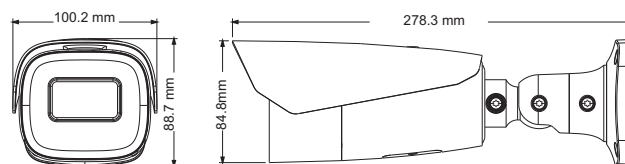

SV-IPH21602-BZ/WSLR

CAMERA

2MP HD ANPR Bullet Network Camera

- Starlight
- 2MP (1920 × 1080) @30fps
- Support smart H.265/H.264 coding
- ICR auto switch, true day/night
- Up to 100m IR night view distance; motorized zoom lens
- 3D DNR, true WDR, HLC, BLC and ROI coding
- Built-in micro SD card slot, up to 256GB
- 1CH audio input; 1CH audio output
- 1CH alarm input; 1CH alarm output
- DC12V/PoE power supply
- Support three streams
- IP67
- Intelligent analytics: video abnormality (video blur detection, video cast detection, scene change), license plate recognition

PoE	Yes, IEEE802.3af
IR Distance	70~100m
Protection Grade	IP67
LPR	
Snapshot	Overview and cutout of plate for picture
Vehicle Plate Database	10,000
Capture Speed Range	0~70km/h
Others	
Power Supply	DC12V/PoE
Power Consumption	< 11W
Operating Environment	- 30 °C ~ 60 °C (-22°F ~ 140°F); Humidity: less than 95 % (non-condensing)
Storage Environment	- 30 °C ~ 65 °C (-22°F ~ 149°F); Humidity: less than 95 % (non-condensing)
Dimensions (mm)	278.3 × 100.2 × 88.7
Weight (net)	Approx. 1.04KG
Installation	Ceiling mounting; Wall mounting
Certificate	CE, FCC
Environmental Protection	Complies with Directive EU RoHS, WEEE(2012/19/EU), directive 94/62/EC and REACH(EC1907/2006)

DIMENSIONS

AVAILABLE ACCESSORIES

AVAILABLE MODEL

Available Model	SV-IPH21602-BZ/WSLR	7~22mm, motorized
-----------------	---------------------	-------------------