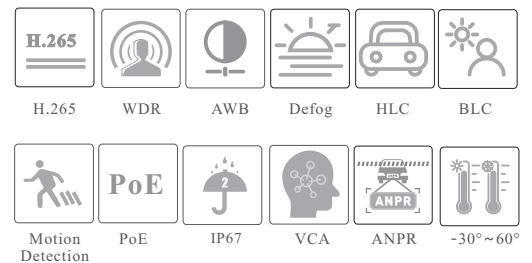

SV-IPH21602-BZ/WSLR

CAMERA

2MP HD ANPR Bullet Network Camera

- Starlight
- 2MP (1920 × 1080) @30fps
- Support smart H.265/H.264 coding
- ICR auto switch, true day/night
- Up to 100m IR night view distance; motorized zoom lens
- 3D DNR, true WDR, HLC, BLC and ROI coding
- Built-in micro SD card slot, up to 256GB
- 1CH audio input; 1CH audio output
- 1CH alarm input; 1CH alarm output
- DC12V/PoE power supply
- Support three streams
- IP67
- Intelligent analytics: video abnormality (video blur detection, video cast detection, scene change), license plate recognition