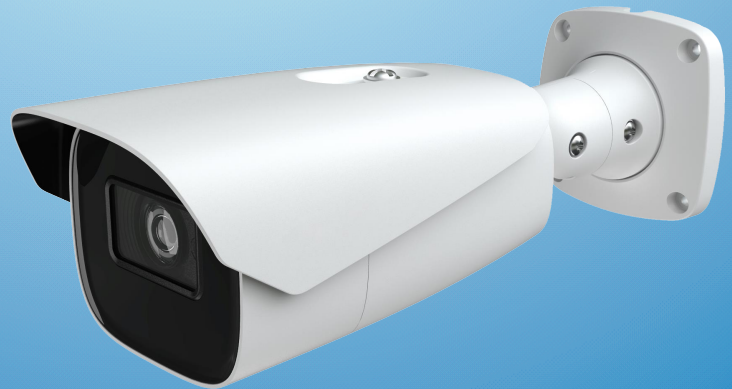

SV-IPH21602-BZ/WSLR

CAMERA

2MP HD ANPR Bullet Network Camera

- Starlight
- 2MP (1920 × 1080) @30fps
- Support smart H.265/H.264 coding
- ICR auto switch, true day/night
- Up to 100m IR night view distance; motorized zoom lens
- 3D DNR, true WDR, HLC, BLC and ROI coding
- Built-in micro SD card slot, up to 256GB
- 1CH audio input; 1CH audio output
- 1CH alarm input; 1CH alarm output
- DC12V/PoE power supply
- Support three streams
- IP67
- Intelligent analytics: video abnormality (video blur detection, video cast detection, scene change), license plate recognition