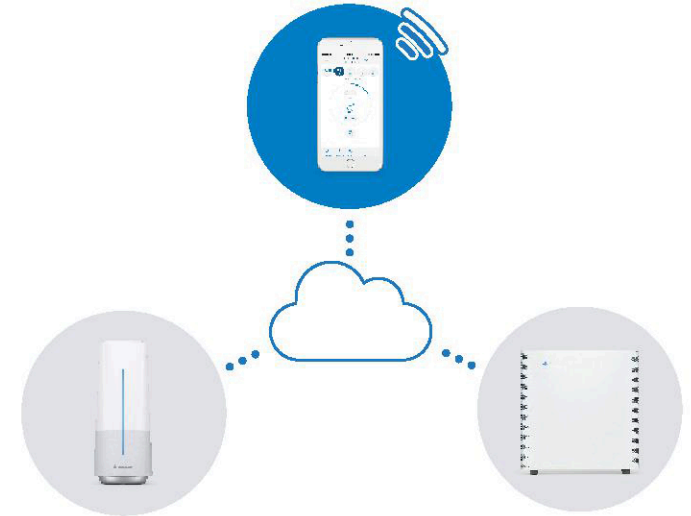

Blueair Friend App

Puts you in control of the air you breathe

Control, Monitor and Purify

To help you better understand the quality of the air you breathe, meet Blueair Friend. Blueair Friend is an app that lets you know the quality of the air, inside and out.

Use Blueair Friend to control your Blueair Sense+ air purifiers with your smartphone or smart device.

Anywhere you have an Internet connection, you can see the status of your air purifier, change its settings, get alerts when it's time to change the filter, and view room temperature and humidity.

Blueair Friend gives you fast access to real-time air quality data from more than 160 countries as well as wellness advice and tips on how to breathe healthier air.

Improve your health and wellness even further by connecting the Blueair Aware air quality monitor with the Blueair Friend app to get real-time air quality data, indoors and outdoors, and to automatically control your Blueair Sense+ air purifier.