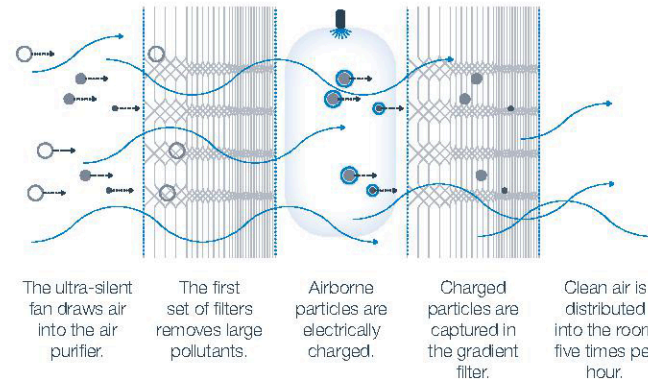

Certification Programs^V	
AHAM Verified	Yes
Energy Star	Yes
ARB (0 Ozone)	Yes

Dimensions / Weight	
Product Dimensions (H x W x D)	492 x 470 x 170 mm (19.5 x 18.5 x 6.7 in.)
Product Weight (including filter)	11.5 kg (25.4 lbs.)

^I Specifications based on U.S. models (120 VAC, 60 Hz with particle filter).
^{II} The CADR indicates how much filtered air is delivered (airflow) by the air purifier operating at the highest setting, and how well the system removes tobacco smoke, dust and pollen pollutants from the air (efficiency). Tests are performed in accordance with ANSI/AHAM AC-1. The maximum possible CADR ratings according to this standard are: Tobacco Smoke: 450 cfm. / Dust: 400 cfm. / Pollen: 450 cfm.
^{III} Air change per hour is calculated on the recommended room size, assuming 8 foot (2.4 m) ceiling. The air change rate per hour will increase for smaller rooms.
^{IV} Recommended interval for filter replacement is 6 months.
^V Blueair units comply with quality, safety and regulatory requirements of the countries where they are sold. Blueair units comply with international standards, including the CE mark, S mark, CB Scheme and ETL Listed Mark. National standards are controlled by the distributors responsible for the market.

Blueair HEPASilentPlus Technology

Higher airflow efficiency, lower noise and energy consumption, so we all can breathe easy

Best-in-class filtration for every need

A revolutionary combination of the best in electrostatic and mechanical filtration, our air purifier replacement filters use HEPASilentPlus technology to remove 99.97% of harmful particles from the air, down to 0.1 micron in size.

- Highly efficient particle filtration can be combined with activated carbon filtration media to remove gaseous pollutants
- Saves energy with super low energy consumption
- Less dense filter media, which means lower noise levels

Filter Type	Blueair Sense+ Particle Filter
Filter Media	Non-woven gradient PP and PE blend fibers and activated carbon sheet
Number of Filters	2
Filter Frame Material	Paper
Filter Recycling	Plastic
Dimensions (H x W x D)	442 x 140 x 58 mm (17.4 x 5.5 x 2.3 in.)
Surface Area per Filter	3.04 m² (32.7 sq. ft.)